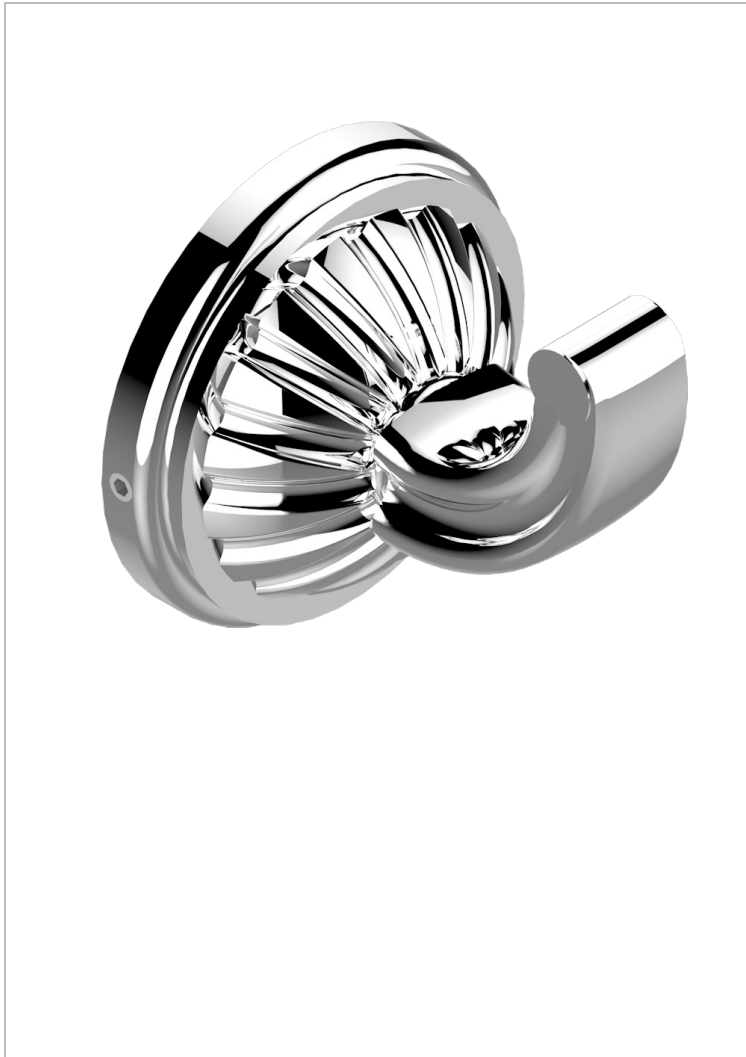

# MANDARINE METAL

U1A-508

Single robe hook

THG<sup>®</sup>  
PARIS

## CHARACTERISTIC

- Mandarin Metal
- Single robe hook

## AVAILABLE FINITIONS

Antique nickel - H28  
Black ceram - D30  
Blush PVD - H62  
Brass color PVD - H49  
Brown bronze color PVD - F33  
Gold color PVD - H52

Graphite PVD - H64  
Lacquered light bronze - D01  
Matt Umber PVD - H67  
Matt blush PVD - H60  
Matt brass color PVD - H50  
Matt brown bronze color PVD - F34