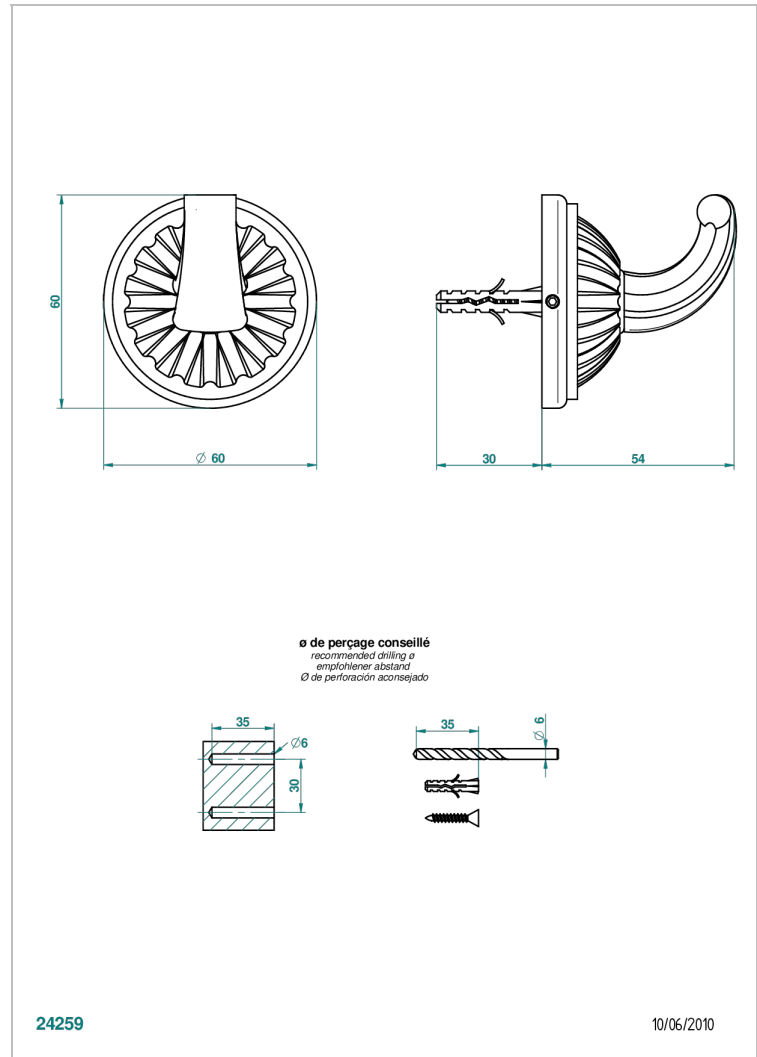

# MANDARINE METAL

U1A-508

Single robe hook

THG<sup>®</sup>  
PARIS

## CHARACTERISTIC

- Mandarin Metal
- Single robe hook