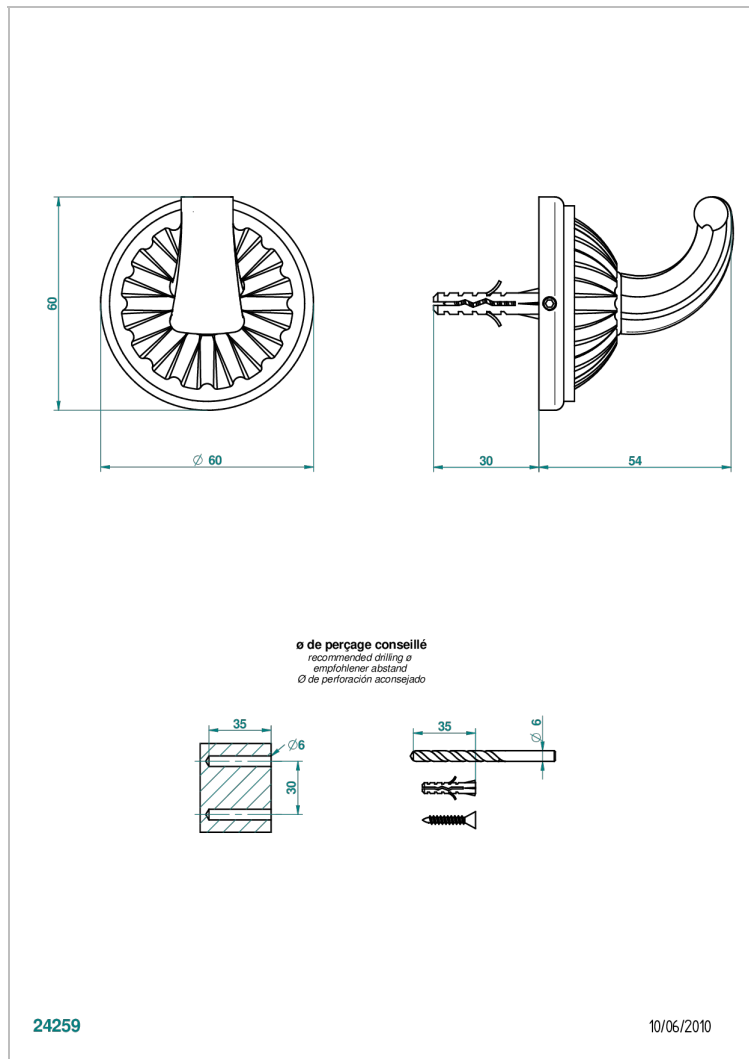

MANDARINE METAL

U1A-508

带衣钩的浴衣架

THG
PARIS

特色

- Mandarin Metal
- 带衣钩的浴衣架

可选饰面

Black ceram - D30
Blush PVD - H62
Graphite PVD - H64
Matt Umber PVD - H67
Matt blush PVD - H60
Matt graphite PVD - H65