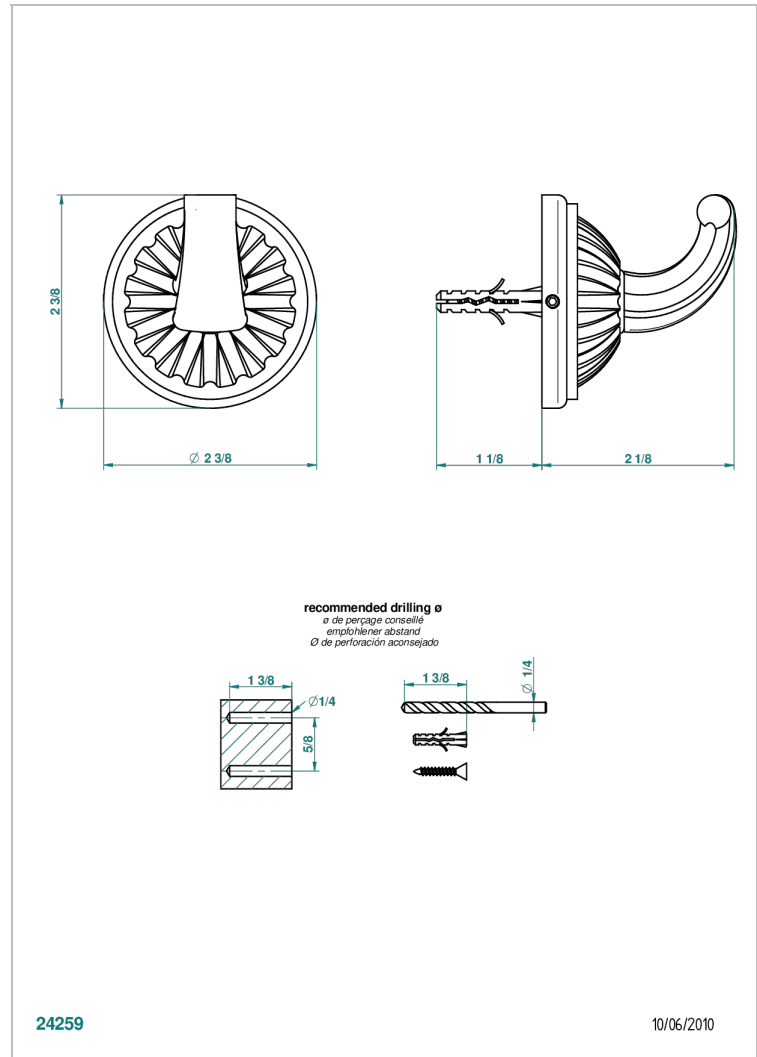

MANDARINE METAL

U1A-508

Single robe hook

THG[®]
PARIS

CHARACTERISTIC

- Mandarin Metal
- Single robe hook

AVAILABLE FINITIONS

Antique nickel - H28
Black ceram - D30
Blush PVD - H62
Brass color PVD - H49
Brown bronze color PVD - F33
Gold color PVD - H52

Nickel color PVD - H55
Polished chrome (color finish) - A02
Polished chrome / Polished gold (color finish) - G02
Polished gold (color finish) - F01
Polished nickel - B01
Soft gold - F30

Soft matt gold - F31
Umber PVD - H66
Varnished matt antique red copper (color finish) - H07