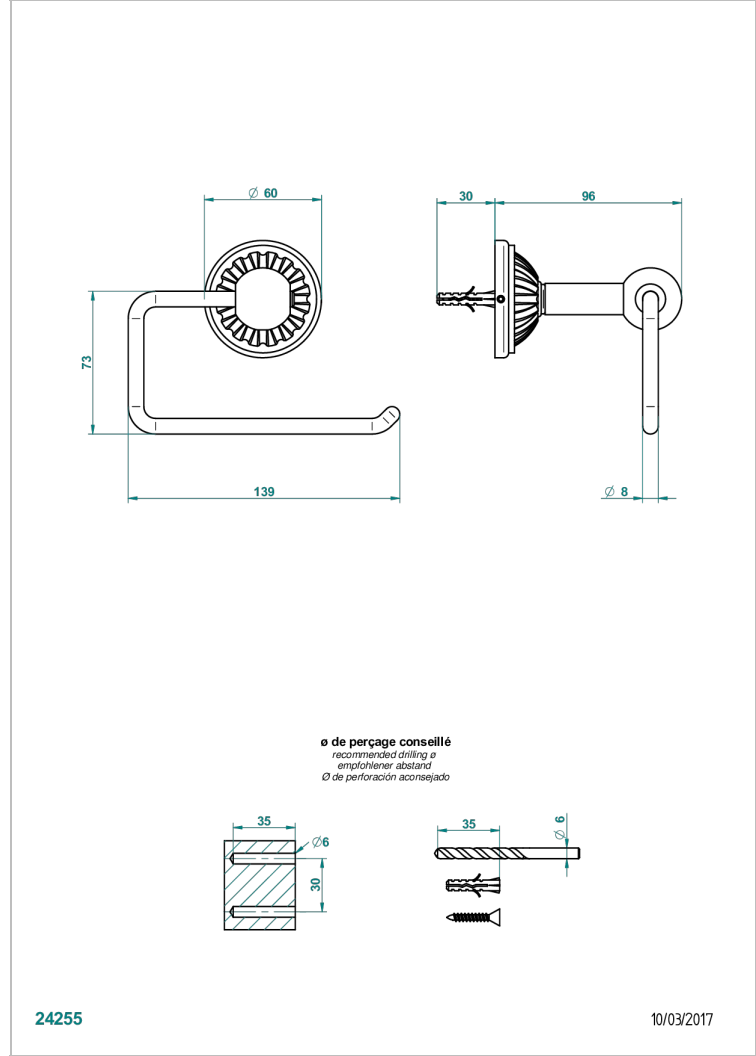

# MANDARINE METAL

U1A-538A

Toilet paper holder, single mount without cover

THG<sup>®</sup>  
PARIS

## CHARACTERISTIC

- Mandarin Metal
- Toilet paper holder, single mount without cover