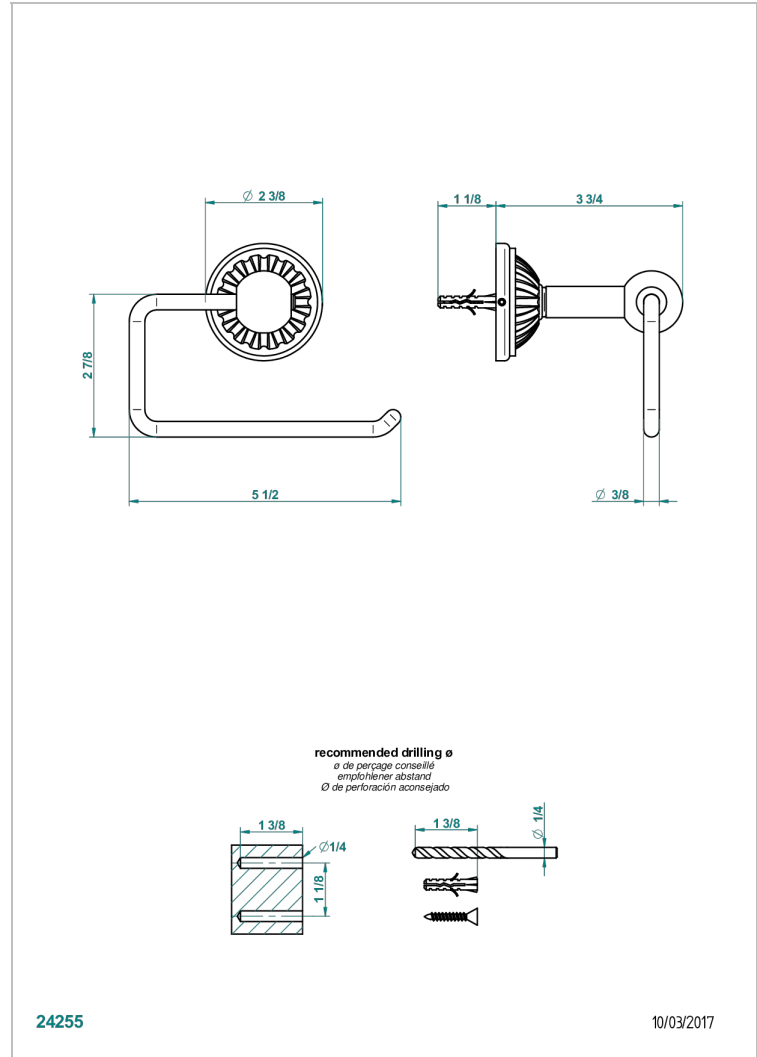

MANDARINE METAL

U1A-538A

Toilet paper holder, single mount without cover

THG[®]
PARIS

24255

10/03/2017

CHARACTERISTIC

- Mandarin Metal
- Toilet paper holder, single mount without cover