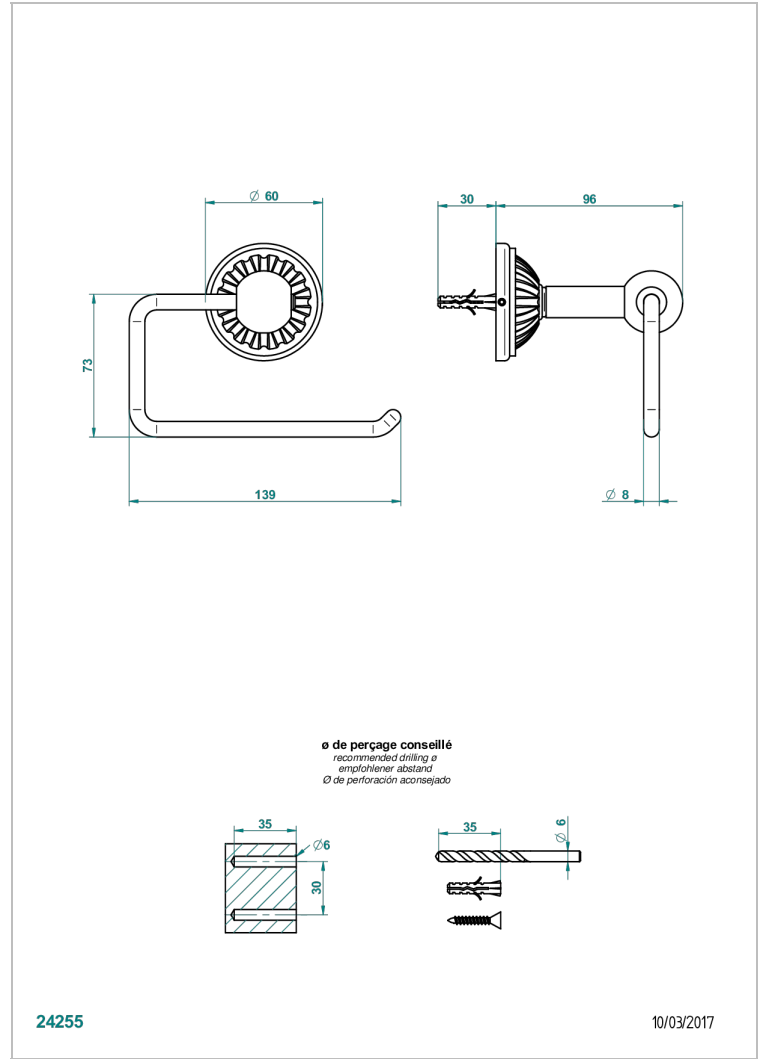

MANDARINE METAL

U1A-538A

Wall mounted WC paper holder without cover

THG[®]
PARIS

CHARACTERISTIC

- Mandarin Metal
- Wall mounted WC paper holder without cover

AVAILABLE FINITIONS

Antique nickel - H28
Black ceram - D30
Blush PVD - H62
Brass color PVD - H49
Brown bronze color PVD - F33
Gold color PVD - H52

Nickel color PVD - H55
Polished chrome (color finish) - A02
Polished chrome / Polished gold (color finish) - G02
Polished gold (color finish) - F01
Polished nickel - B01
Soft gold - F30

Soft matt gold - F31
Umber PVD - H66
Varnished matt antique red copper (color finish) - H07