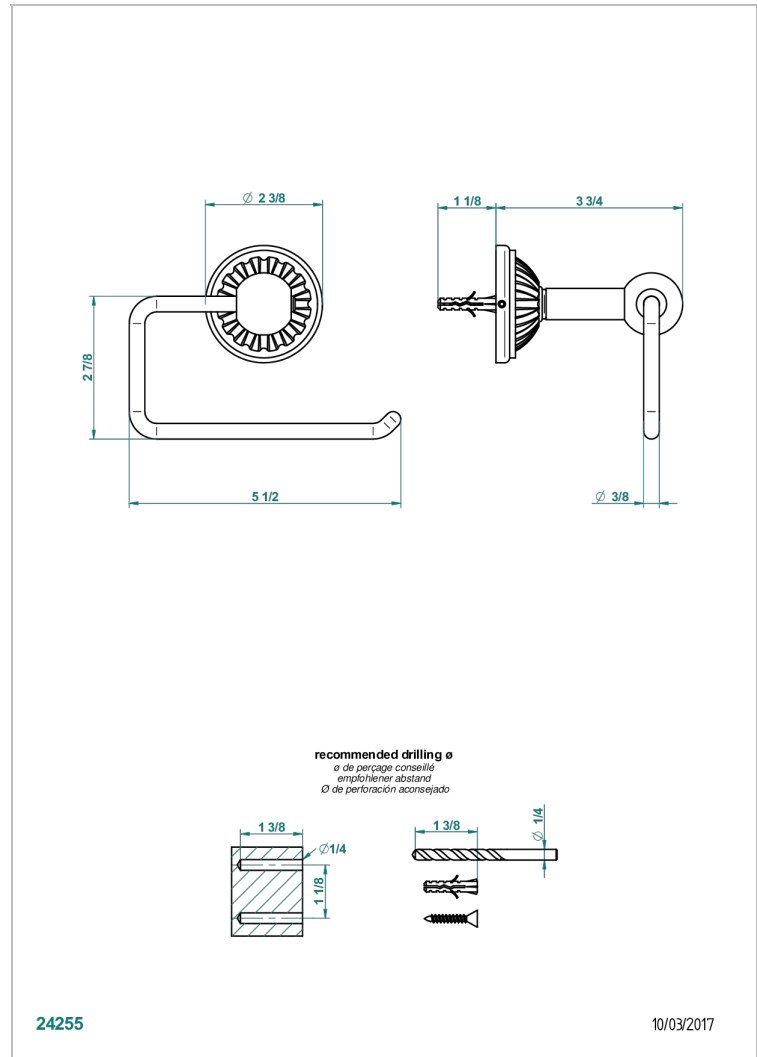

MANDARINE METAL

U1A-538A

Wall mounted WC paper holder without cover

THG[®]
PARIS

CHARACTERISTIC

- Mandarin Metal
- Wall mounted WC paper holder without cover

AVAILABLE FINITIONS

Antique nickel - H28
Black ceram - D30
Blush PVD - H62
Brass color PVD - H49
Brown bronze color PVD - F33
Gold color PVD - H52

Nickel color PVD - H55
Polished chrome (color finish) - A02
Polished chrome / Polished gold (color finish) - G02
Polished gold (color finish) - F01
Polished nickel - B01
Soft gold - F30

Soft matt gold - F31
Umber PVD - H66
Varnished matt antique red copper (color finish) - H07