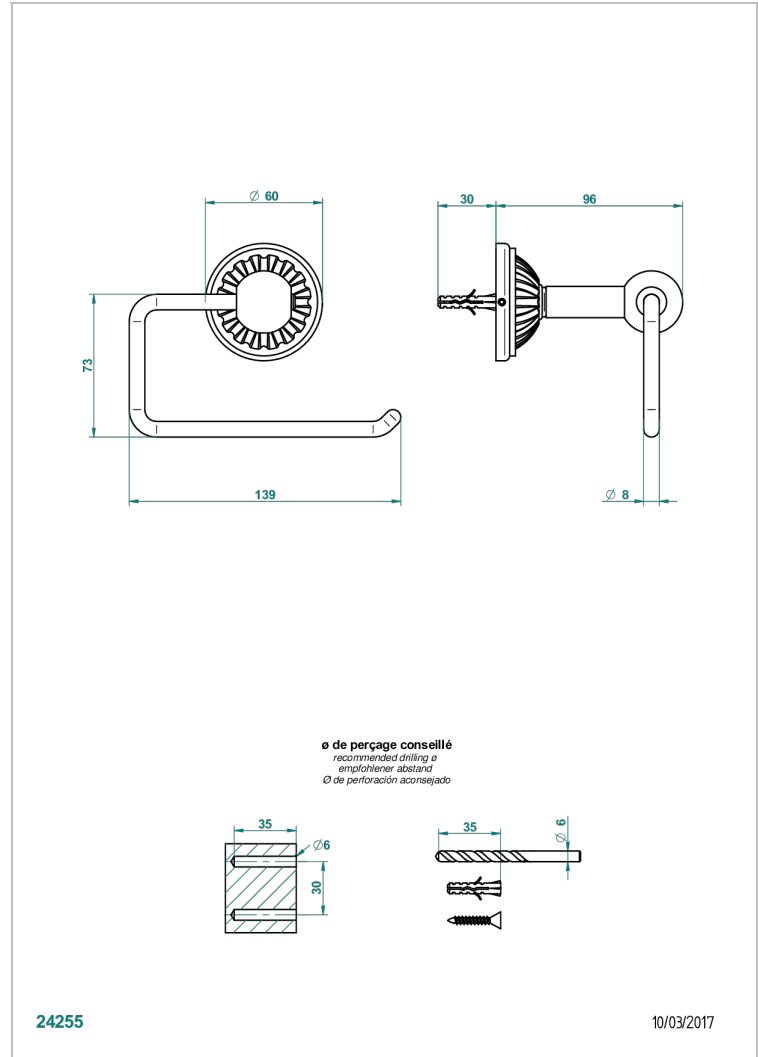

MANDARINE METAL

U1A-538A

Wall mounted WC paper holder without cover

THG[®]
PARIS

CHARACTERISTIC

- Mandarin Metal
- Wall mounted WC paper holder without cover

AVAILABLE FINITIONS

Antique nickel - H28
Black ceram - D30
Blush PVD - H62
Brass color PVD - H49
Brown bronze color PVD - F33
Gold color PVD - H52

Nickel color PVD - H55
Polished chrome (color finish) - A02
Polished chrome / Polished gold (color finish) - G02
Polished gold (color finish) - F01
Polished nickel - B01
Soft gold - F30

Soft matt gold - F31
Umber PVD - H66
Varnished matt antique red copper (color finish) - H07