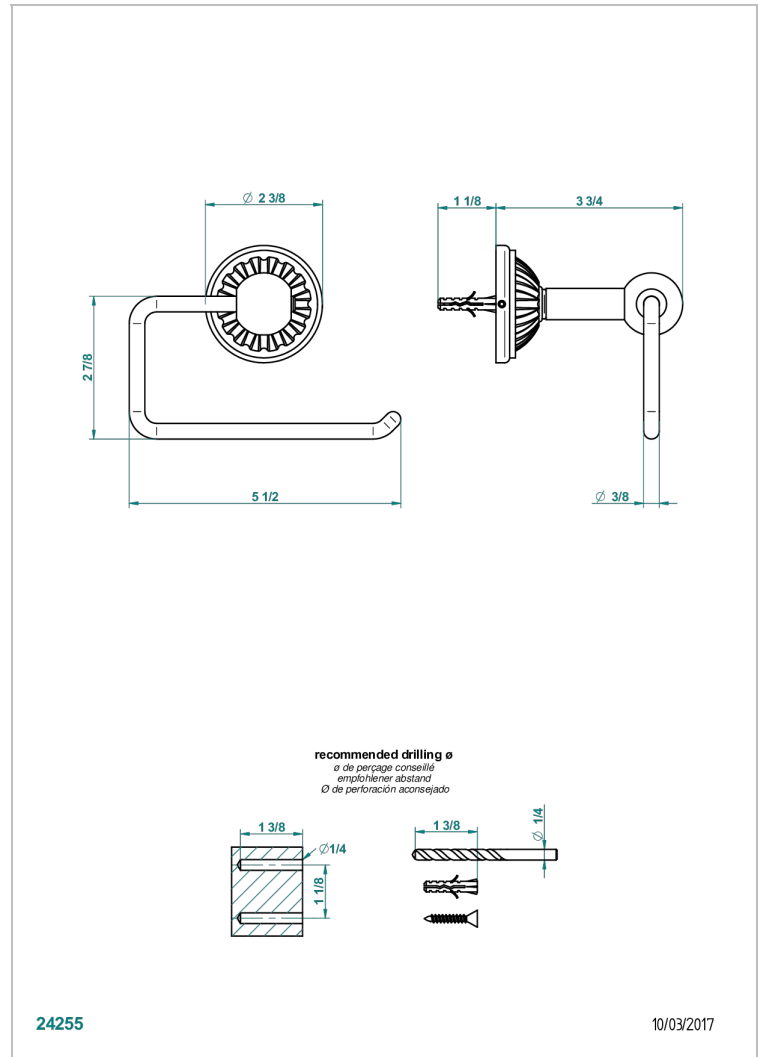

# MANDARINE METAL

U1A-538A

Wall mounted WC paper holder without cover

THG<sup>®</sup>  
PARIS

## CHARACTERISTIC

- Mandarin Metal
- Wall mounted WC paper holder without cover