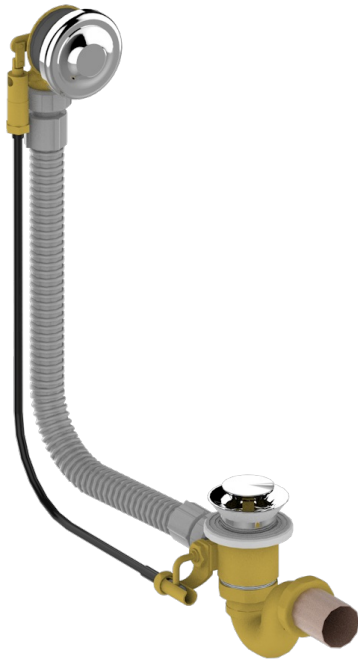

# CHARLESTON WITH LEVER

G75-300

Complete bath pop-up waste -cable lg 55 cm

THG<sup>®</sup>  
PARIS

## CHARACTERISTIC

- Charleston with lever
- Complete bath pop-up waste -cable lg 55 cm

## AVAILABLE FINITIONS

Blush PVD - H62  
Brass color PVD - H49  
Brown bronze color PVD - F33  
Gold color PVD - H52  
Graphite PVD - H64  
Matt Umber PVD - H67

Matt blush PVD - H60  
Matt brass color PVD - H50  
Matt brown bronze color PVD - F34  
Matt gold color PVD - H53  
Matt graphite PVD - H65  
Matt nickel color PVD - H56

Nickel color PVD - H55  
Polished chrome (color finish) - A02  
Umber PVD - H66