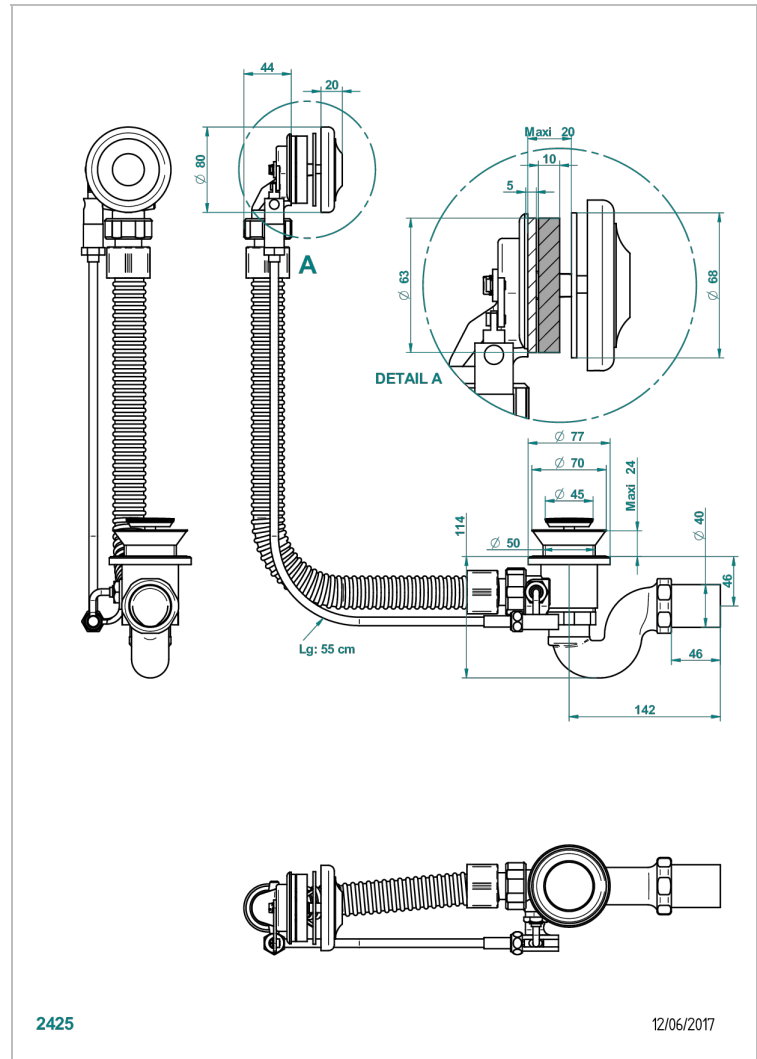

# CHARLESTON WITH LEVER

G75-300

Complete bath pop-up waste -cable lg 55 cm

THG<sup>®</sup>  
PARIS

## CHARACTERISTIC

- Charleston with lever
- Complete bath pop-up waste -cable lg 55 cm

Nickel color PVD - H55  
Polished chrome (color finish) - A02  
Umber PVD - H66