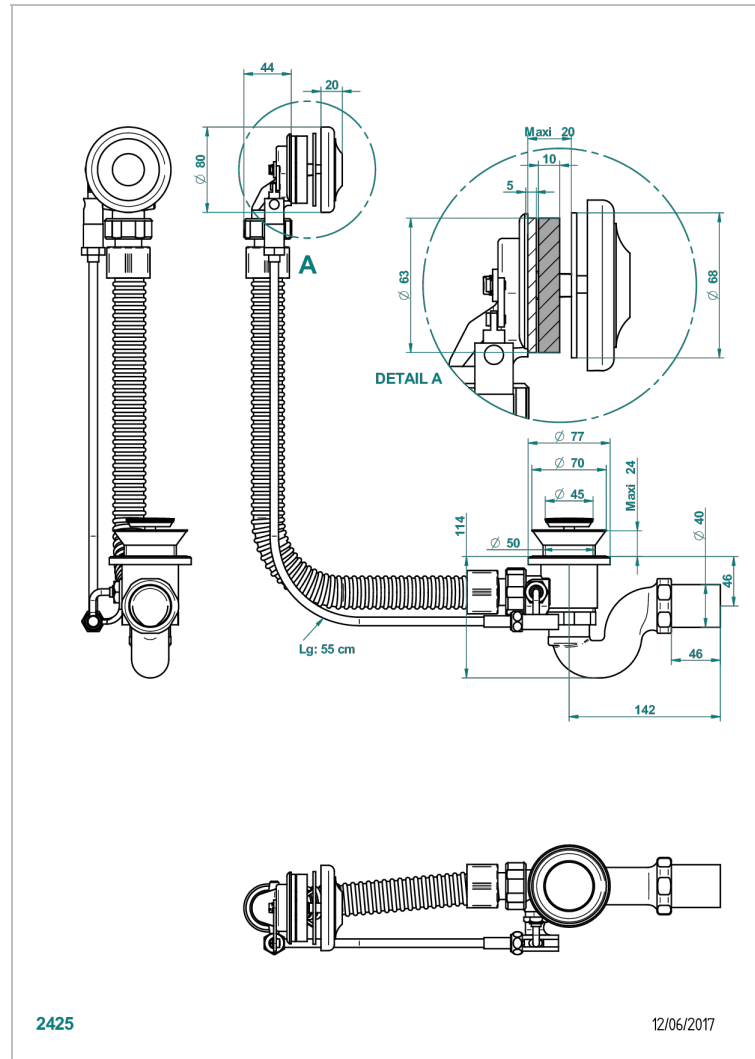

CHARLESTON WITH LEVER

G75-300

Complete bath pop-up waste -cable lg 55 cm

CHARACTERISTIC

- Charleston with lever
- Complete bath pop-up waste -cable lg 55 cm

AVAILABLE FINITIONS

Blush PVD - H62
Brass color PVD - H49
Brown bronze color PVD - F33
Gold color PVD - H52
Graphite PVD - H64
Matt Umber PVD - H67