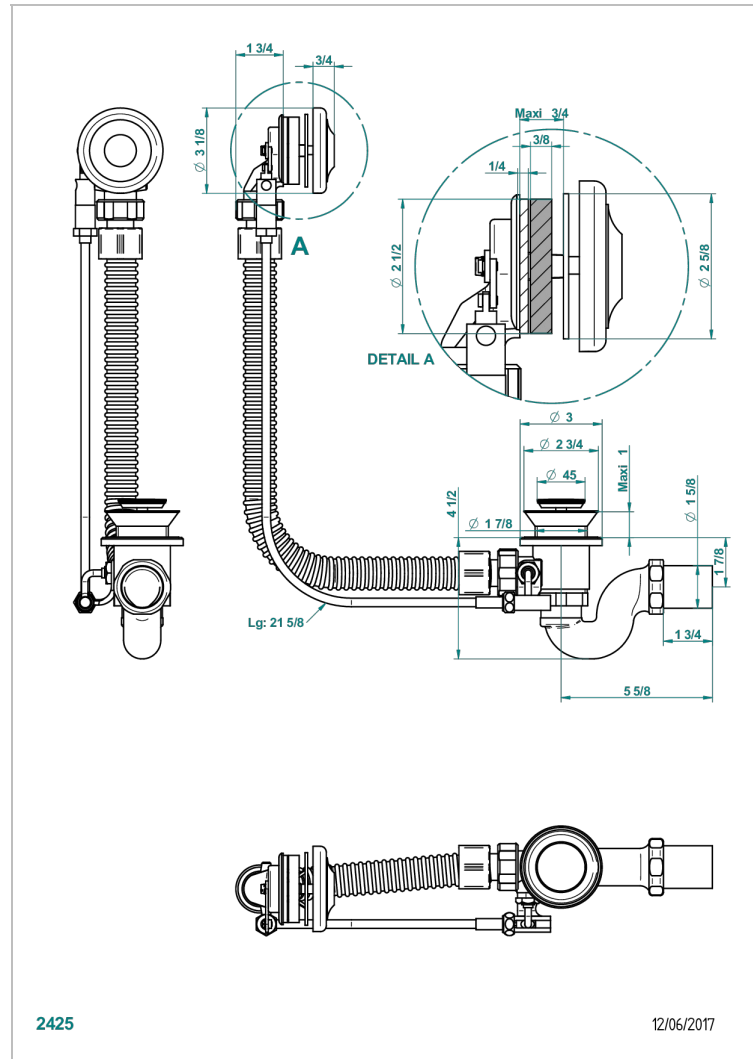

CHARLESTON WITH LEVER

G75-300

Complete bath pop-up waste -cable lg 55 cm

CHARACTERISTIC

- Charleston with lever
- Complete bath pop-up waste -cable lg 55 cm

AVAILABLE FINITIONS

Blush PVD - H62
Brass color PVD - H49
Brown bronze color PVD - F33
Gold color PVD - H52
Graphite PVD - H64
Matt Umber PVD - H67