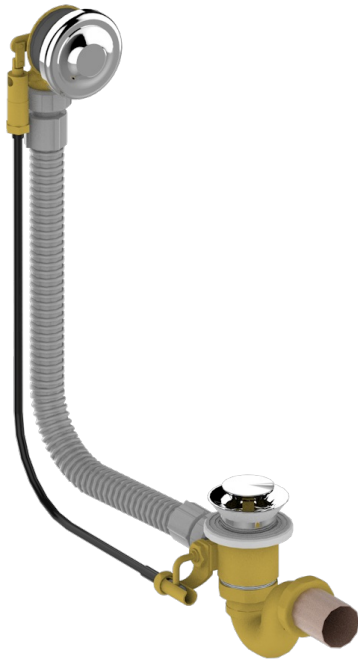

CHARLESTON WITH LEVER

G75-300

Complete bath pop-up waste -cable lg 55 cm

CHARACTERISTIC

- Charleston with lever
- Complete bath pop-up waste -cable lg 55 cm

AVAILABLE FINITIONS

Blush PVD - H62
Brass color PVD - H49
Brown bronze color PVD - F33
Gold color PVD - H52
Graphite PVD - H64
Matt Umber PVD - H67

Matt blush PVD - H60
Matt brass color PVD - H50
Matt brown bronze color PVD - F34
Matt gold color PVD - H53
Matt graphite PVD - H65
Matt nickel color PVD - H56

Nickel color PVD - H55
Polished chrome (color finish) - A02
Umber PVD - H66