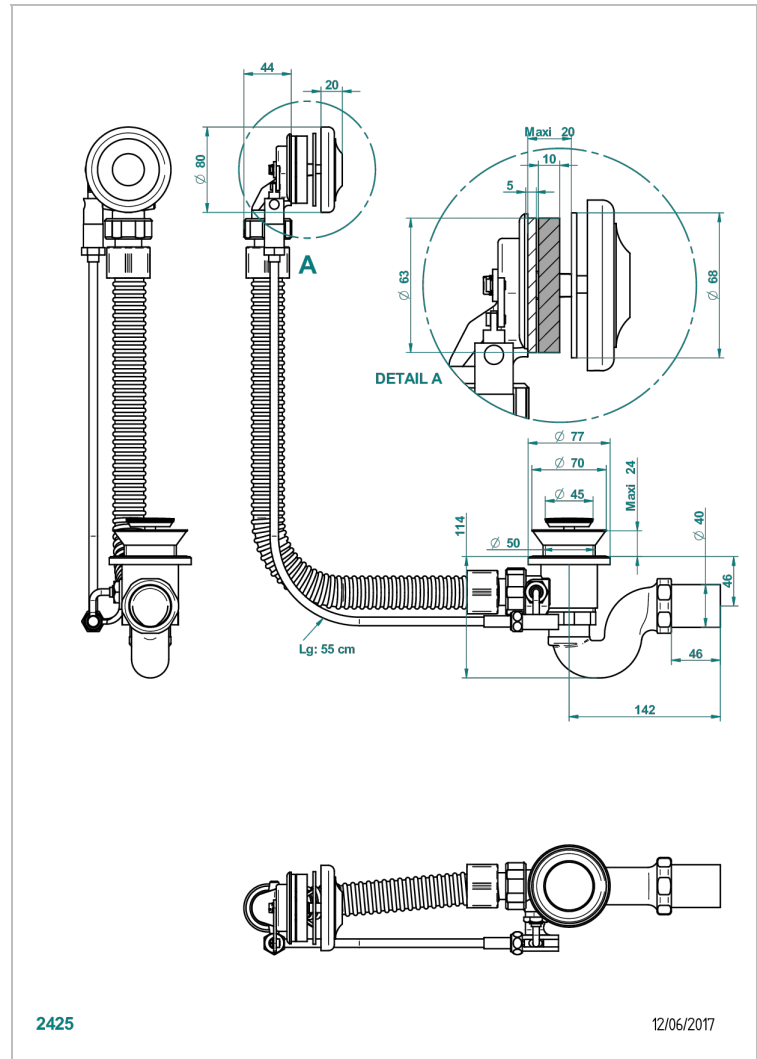

1900 WITH LEVER

G28-300

Complete bath pop-up waste -cable lg 55 cm

CHARACTERISTIC

- 1900 with lever
- Complete bath pop-up waste -cable lg 55 cm

AVAILABLE FINITIONS

Blush PVD - H62
Brass color PVD - H49
Brown bronze color PVD - F33
Gold color PVD - H52
Graphite PVD - H64
Matt Umber PVD - H67