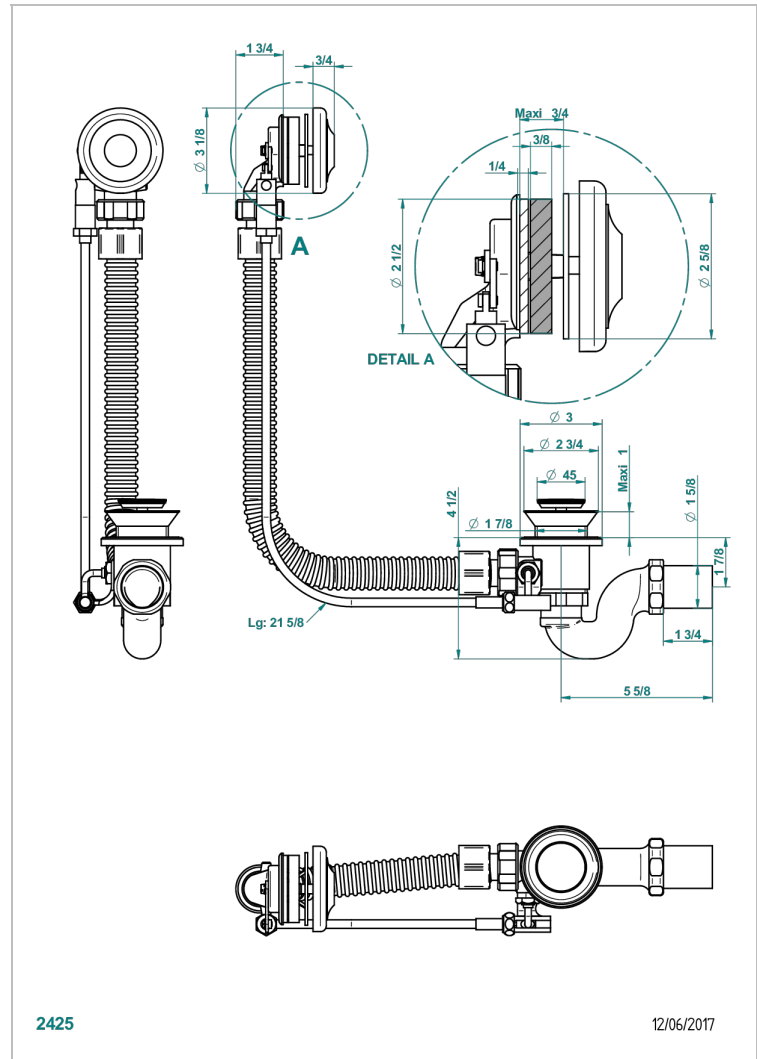

1900 WITH LEVER

G28-300

Complete bath pop-up waste -cable lg 55 cm

CHARACTERISTIC

- 1900 with lever
- Complete bath pop-up waste -cable lg 55 cm

AVAILABLE FINITIONS

Blush PVD - H62
Brass color PVD - H49
Brown bronze color PVD - F33
Gold color PVD - H52
Graphite PVD - H64
Matt Umber PVD - H67