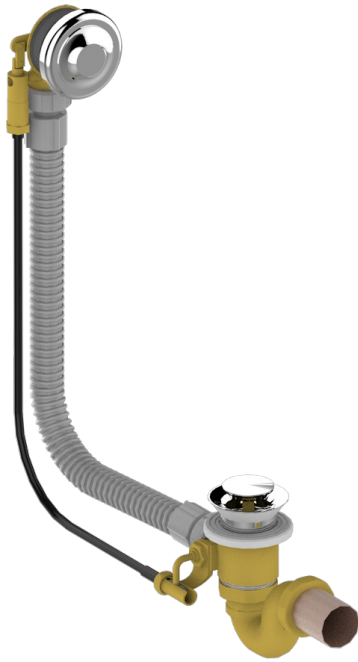

1900 WITH LEVER

G28-300

Complete bath pop-up waste -cable lg 55 cm

CHARACTERISTIC

- 1900 with lever
- Complete bath pop-up waste -cable lg 55 cm

AVAILABLE FINITIONS

Blush PVD - H62
Brass color PVD - H49
Brown bronze color PVD - F33
Gold color PVD - H52
Graphite PVD - H64
Matt Umber PVD - H67

Matt blush PVD - H60
Matt brass color PVD - H50
Matt brown bronze color PVD - F34
Matt gold color PVD - H53
Matt graphite PVD - H65
Matt nickel color PVD - H56

Nickel color PVD - H55
Polished chrome (color finish) - A02
Umber PVD - H66