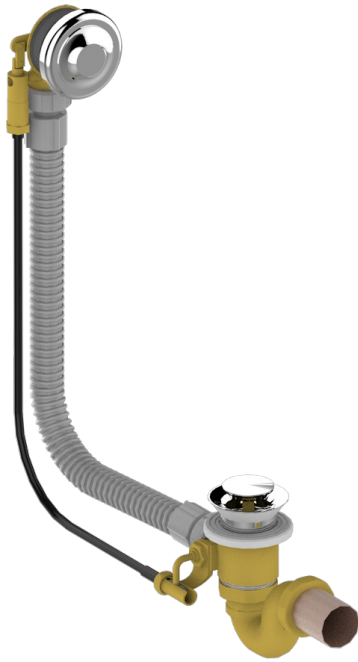

# 1900 WITH LEVER

G28-300

Complete bath pop-up waste -cable lg 55 cm

## CHARACTERISTIC

- 1900 with lever
- Complete bath pop-up waste -cable lg 55 cm

## AVAILABLE FINITIONS

Blush PVD - H62  
Brass color PVD - H49  
Brown bronze color PVD - F33  
Gold color PVD - H52  
Graphite PVD - H64  
Matt Umber PVD - H67

Matt blush PVD - H60  
Matt brass color PVD - H50  
Matt brown bronze color PVD - F34  
Matt gold color PVD - H53  
Matt graphite PVD - H65  
Matt nickel color PVD - H56

Nickel color PVD - H55  
Polished chrome (color finish) - A02  
Umber PVD - H66

2425

12/06/2017