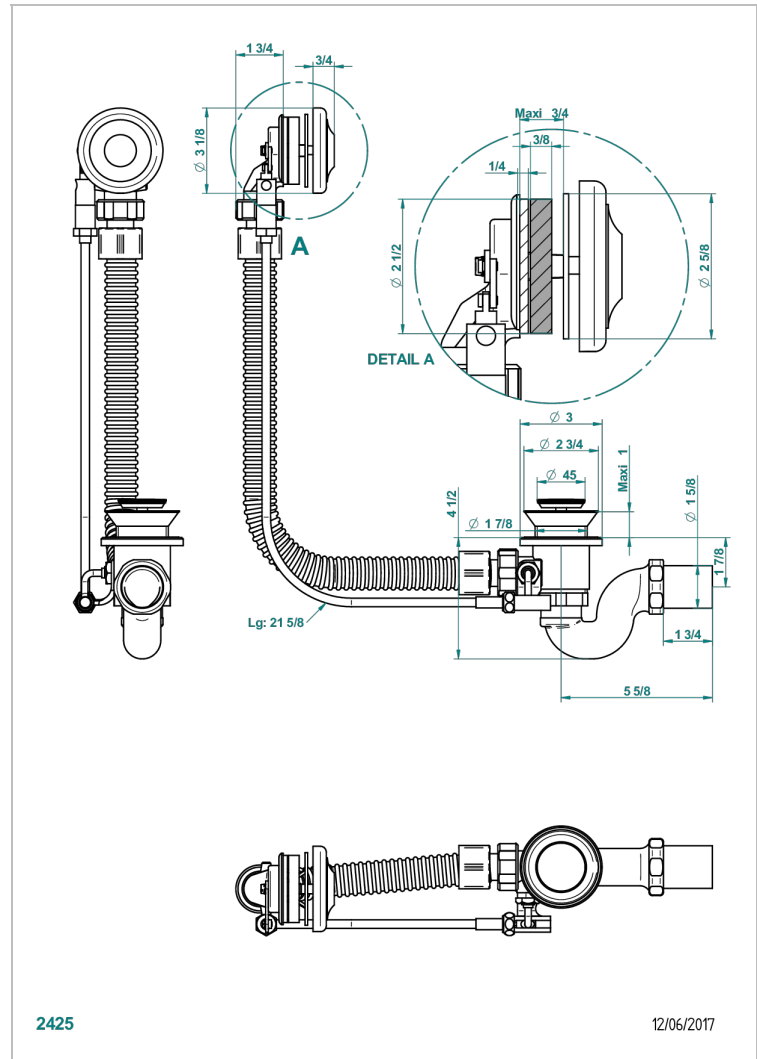

# 1900 WITH LEVER

G28-300

Complete bath pop-up waste -cable lg 55 cm

## CHARACTERISTIC

- 1900 with lever
- Complete bath pop-up waste -cable lg 55 cm

Nickel color PVD - H55  
Polished chrome (color finish) - A02  
Umber PVD - H66

2425

12/06/2017