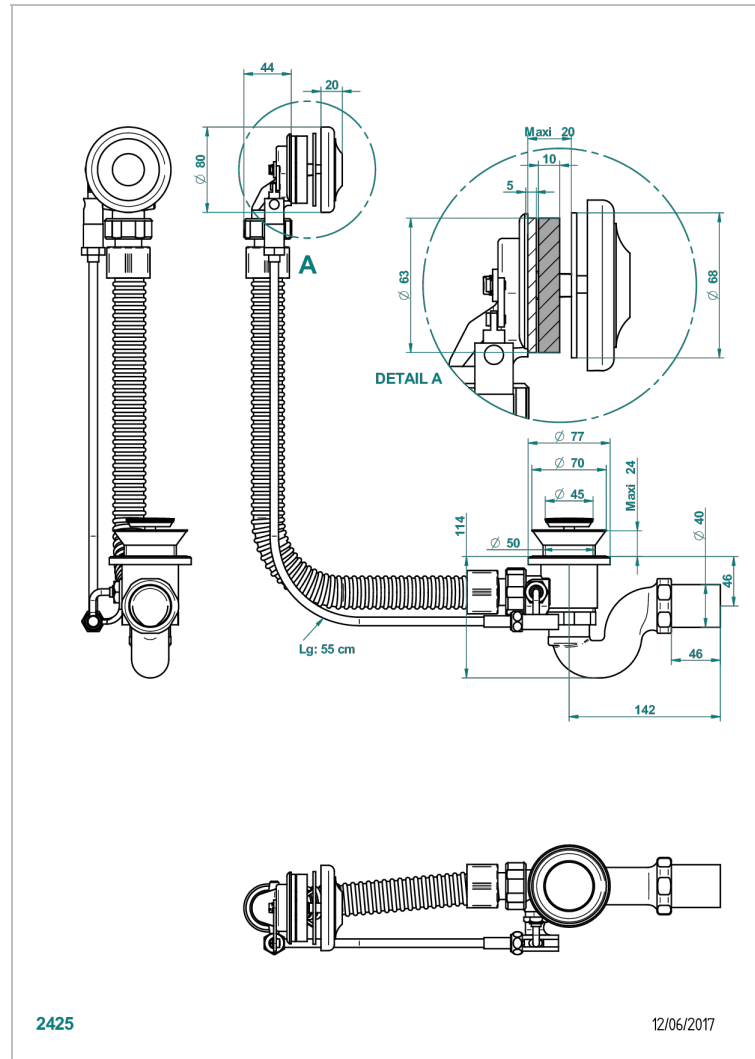

# 1900

G25-300

Complete bath pop-up waste -cable lg 55 cm

## CHARACTERISTIC

- 1900
- Complete bath pop-up waste -cable lg 55 cm

Nickel color PVD - H55  
Polished chrome (color finish) - A02  
Umber PVD - H66