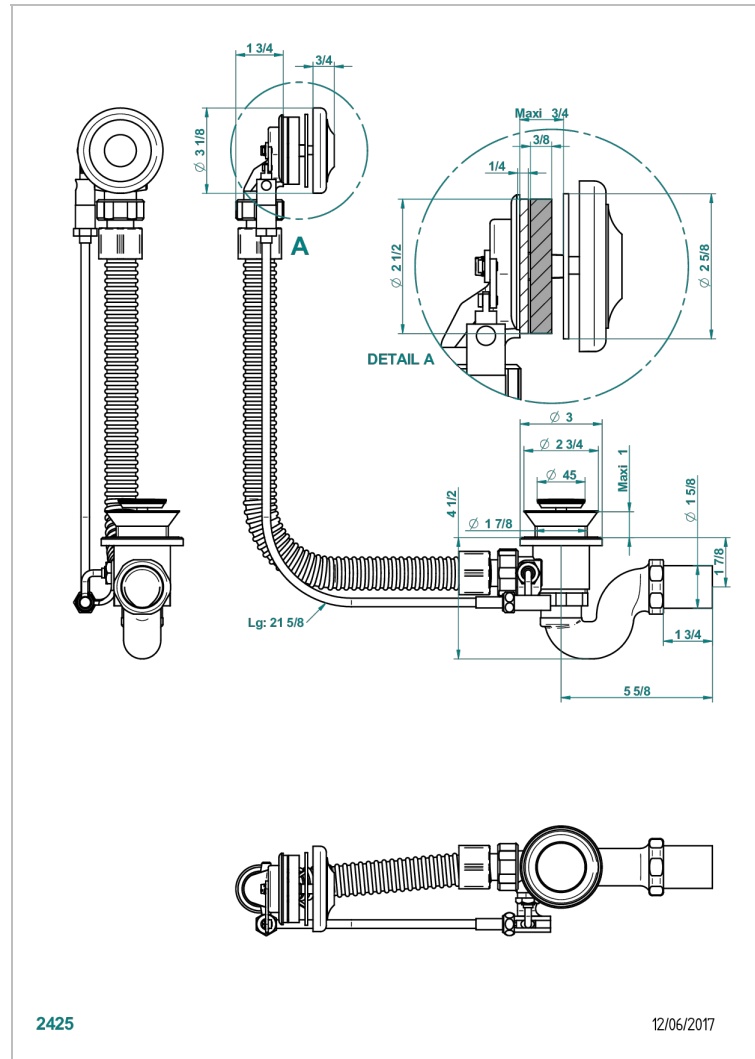

1900

G25-300

Complete bath pop-up waste -cable lg 55 cm

CHARACTERISTIC

- 1900
- Complete bath pop-up waste -cable lg 55 cm

AVAILABLE FINITIONS

Blush PVD - H62
Brass color PVD - H49
Brown bronze color PVD - F33
Gold color PVD - H52
Graphite PVD - H64
Matt Umber PVD - H67