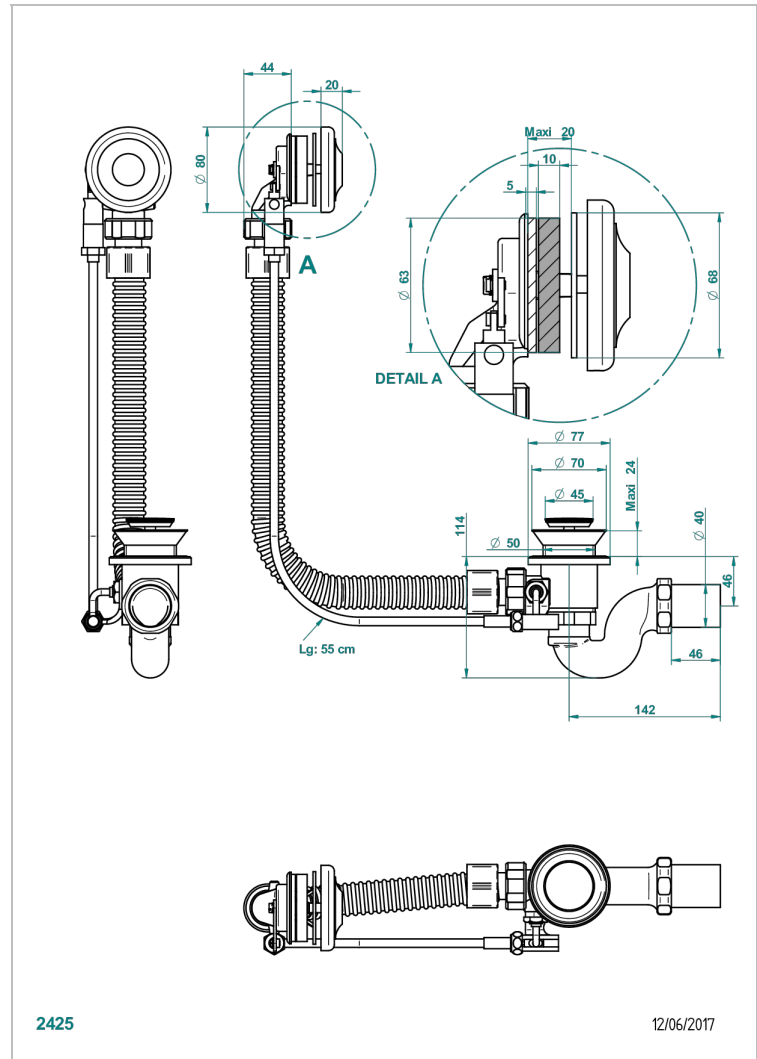

# 1900

G25-300

Complete bath pop-up waste -cable lg 55 cm

## CHARACTERISTIC

- 1900
- Complete bath pop-up waste -cable lg 55 cm

Nickel color PVD - H55  
Polished chrome (color finish) - A02  
Umber PVD - H66