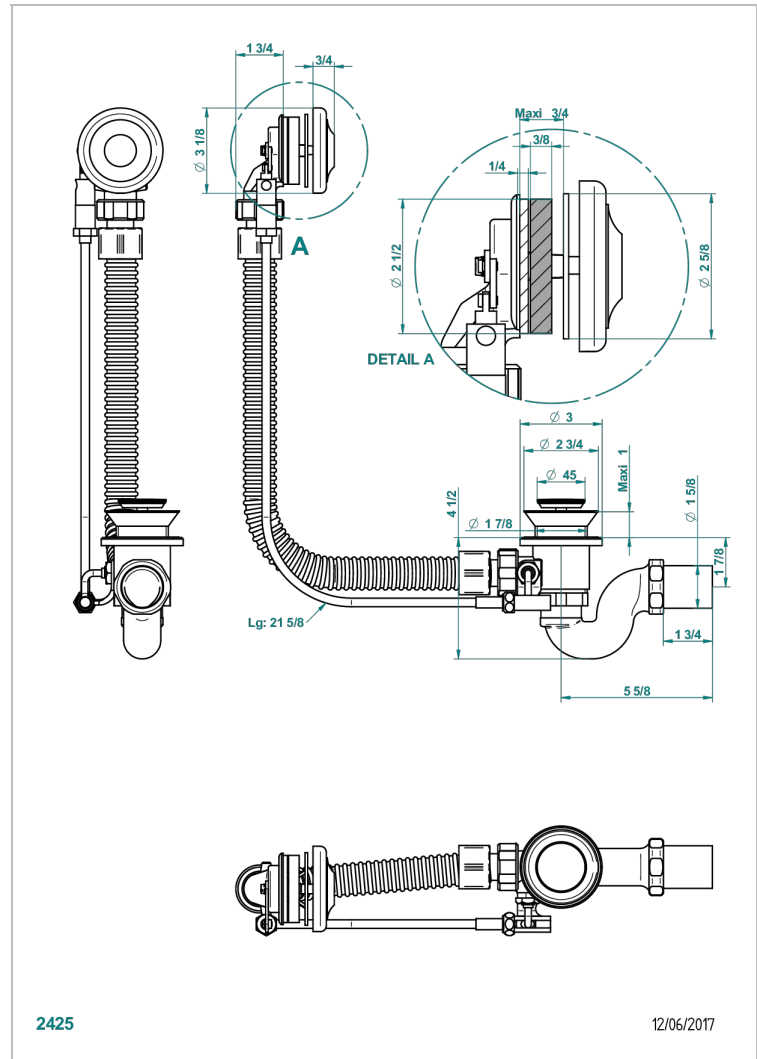

1900

G25-300

Complete bath pop-up waste -cable lg 55 cm

CHARACTERISTIC

- 1900
- Complete bath pop-up waste -cable lg 55 cm

AVAILABLE FINITIONS

Blush PVD - H62
Brass color PVD - H49
Brown bronze color PVD - F33
Gold color PVD - H52
Graphite PVD - H64
Matt Umber PVD - H67