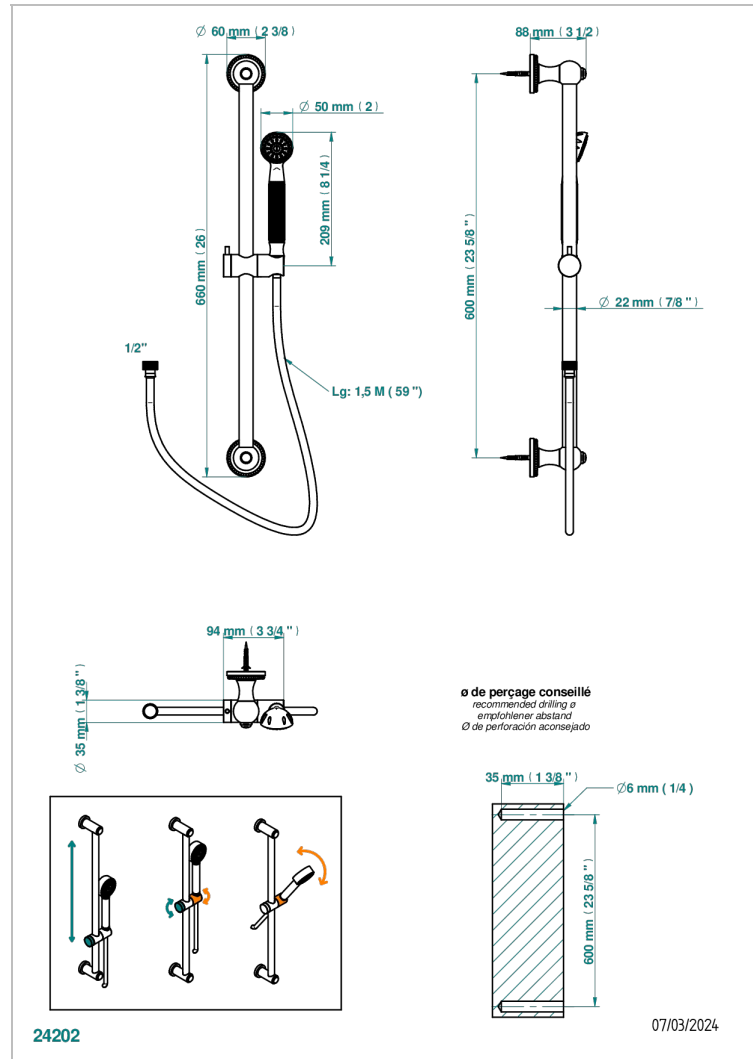

AMOUR DE TRIANON

G24-58A

Wall mounted stylised handshower, 60 cm slidebar, hose and hook, no elbow

THG[®]
PARIS

CHARACTERISTIC

- Amour de Trianon
- Wall mounted stylised handshower, 60 cm slidebar, hose and hook, no elbow

TECHNICAL SPECS

- Recommandé : 3 bars (max. 5 bars) - Advised : 43,5 psi (max. 72 psi)
- 9,5 l/min à 3 bars (2.5 gpm at 43.5 psi)

AVAILABLE FINITIONS

Antique nickel - H28
Black ceram - D30
Lacquered light bronze - D01
Matt chrome - C02
Matt gold - F07
Matt nickel (color finish) - C01

Polished chrome (color finish) - A02
Polished chrome / Polished gold (color finish) - G02
Polished gold (color finish) - F01
Polished nickel - B01
Soft gold - F30
Soft matt gold - F31

Varnished matt antique red copper (color finish) - H07