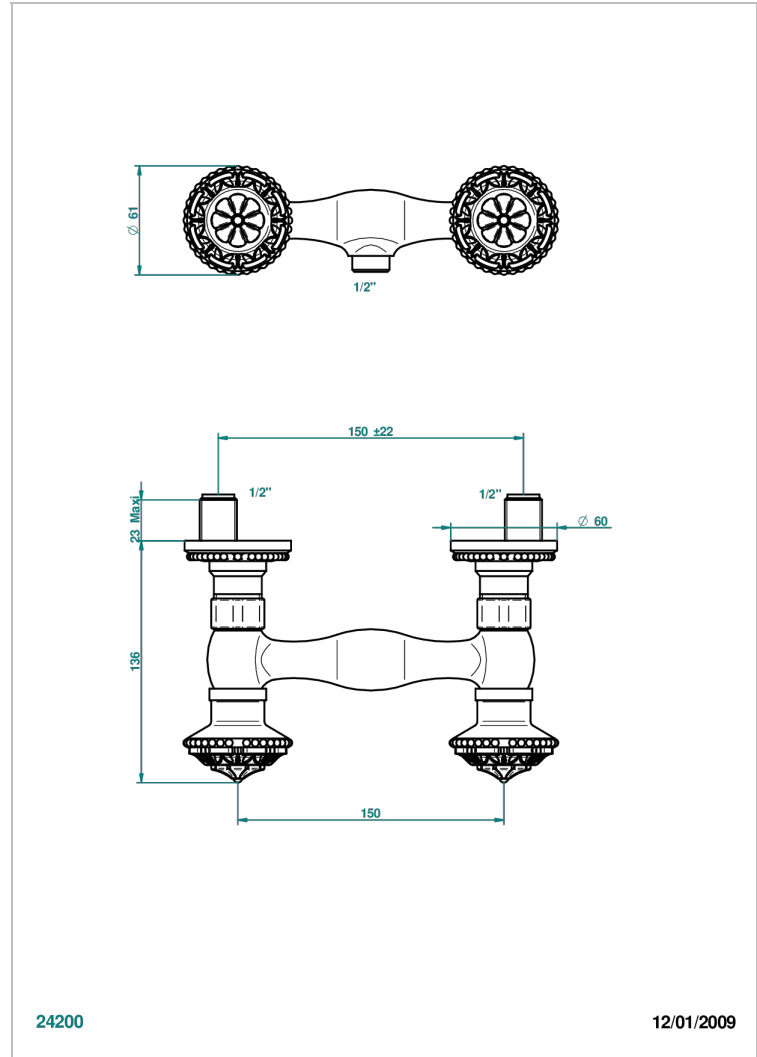

AMOUR DE TRIANON

G24-64

Wall mounted shower mixer 1/2" - 150 mm centres - no hose

THG[®]
PARIS

CHARACTERISTIC

- ACS : 17ACCLY652
- NF : NF EN 200 - IA - Chrome

STANDARDS

AVAILABLE FINITIONS

Varnished matt antique red copper (color finish) - H07