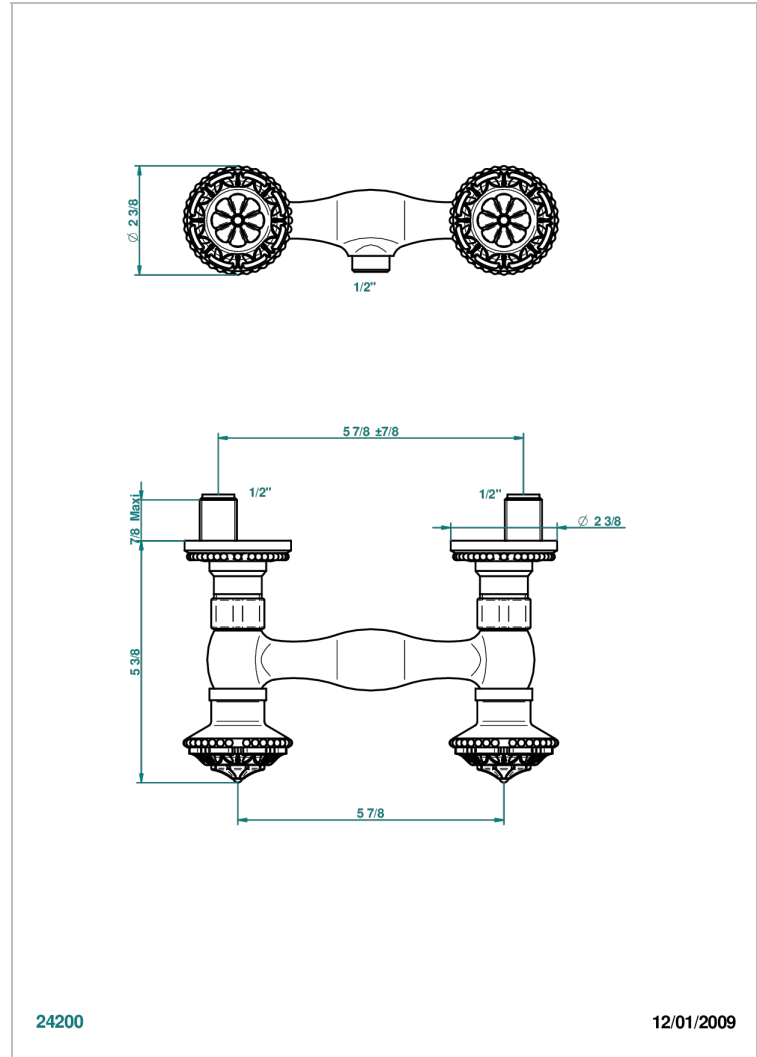

AMOUR DE TRIANON

G24-64

Wall mounted shower mixer 1/2" - 150 mm centres - no hose

THG[®]
PARIS

24200

12/01/2009

CHARACTERISTIC

- ACS : 17ACCLY652
- NF : NF EN 200 - IA - Chrome

- Varnished matt antique red copper (color finish) - H07