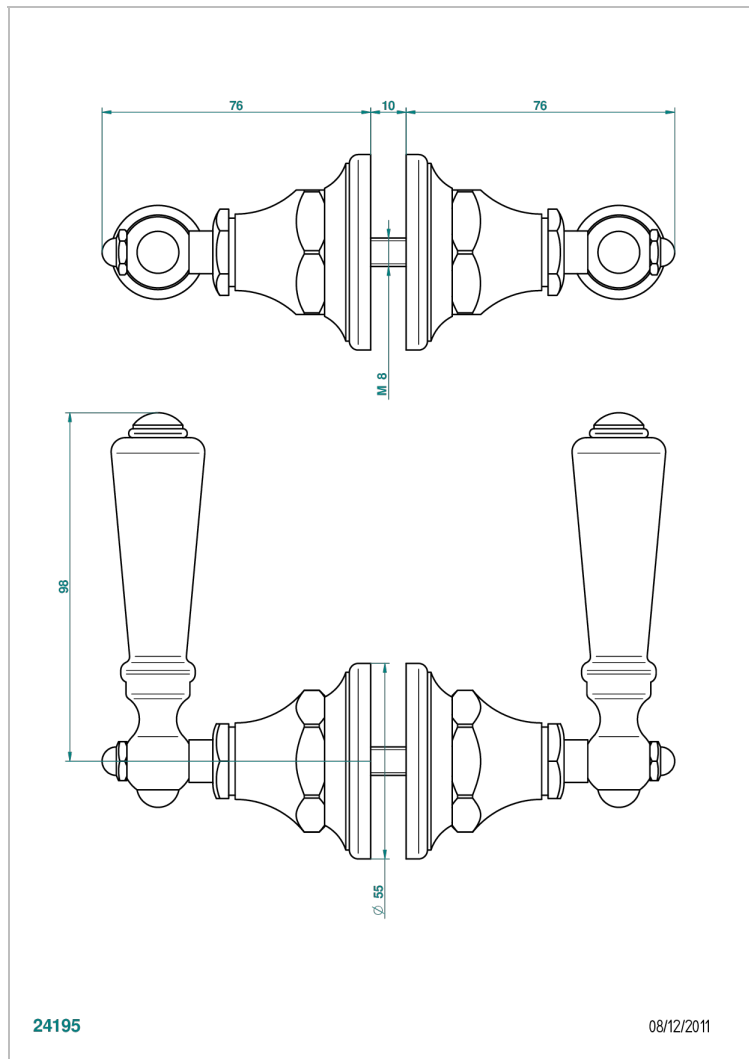

BROADWAY WITH WHITE PORCELAIN LEVER HANDLES

A04-638V

Pair of large knobs

CHARACTERISTIC

- Broadway with white porcelain lever handles
- Pair of large knobs

AVAILABLE FINITIONS

Black ceram - D30

Blush PVD - H62