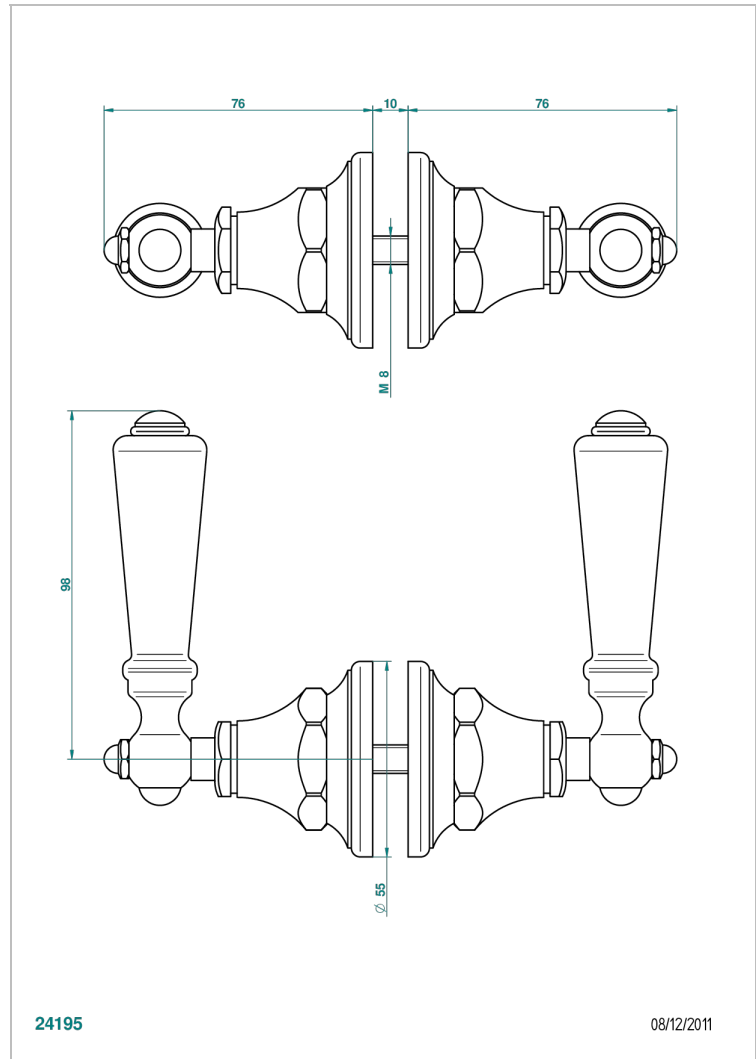

# BROADWAY WITH LEVER

A04-638V

Pair of large door knobs

THG<sup>®</sup>  
PARIS

## CHARACTERISTIC

- Broadway with Lever
- Pair of large door knobs

## AVAILABLE FINITIONS

Antique nickel - H28  
Black ceram - D30  
Blush PVD - H62  
Brass color PVD - H49  
Brown bronze color PVD - F33  
Gold color PVD - H52

Graphite PVD - H64  
Lacquered light bronze - D01  
Matt Umber PVD - H67  
Matt blush PVD - H60  
Matt brass color PVD - H50  
Matt brown bronze color PVD - F34