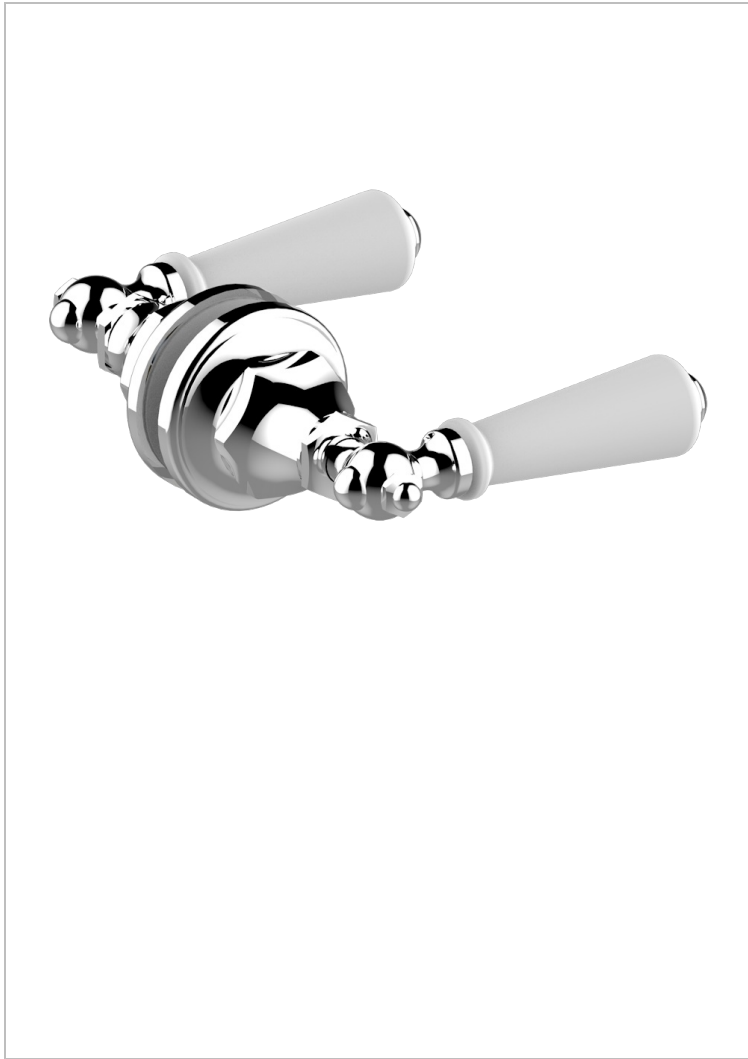

# BROADWAY WITH LEVER

A04-638V

Pair of large door knobs

THG<sup>®</sup>  
PARIS

## CHARACTERISTIC

- Broadway with Lever
- Pair of large door knobs

## AVAILABLE FINITIONS

Antique nickel - H28  
Black ceram - D30  
Blush PVD - H62  
Brass color PVD - H49  
Brown bronze color PVD - F33  
Gold color PVD - H52

Graphite PVD - H64  
Lacquered light bronze - D01  
Matt Umber PVD - H67  
Matt blush PVD - H60  
Matt brass color PVD - H50  
Matt brown bronze color PVD - F34