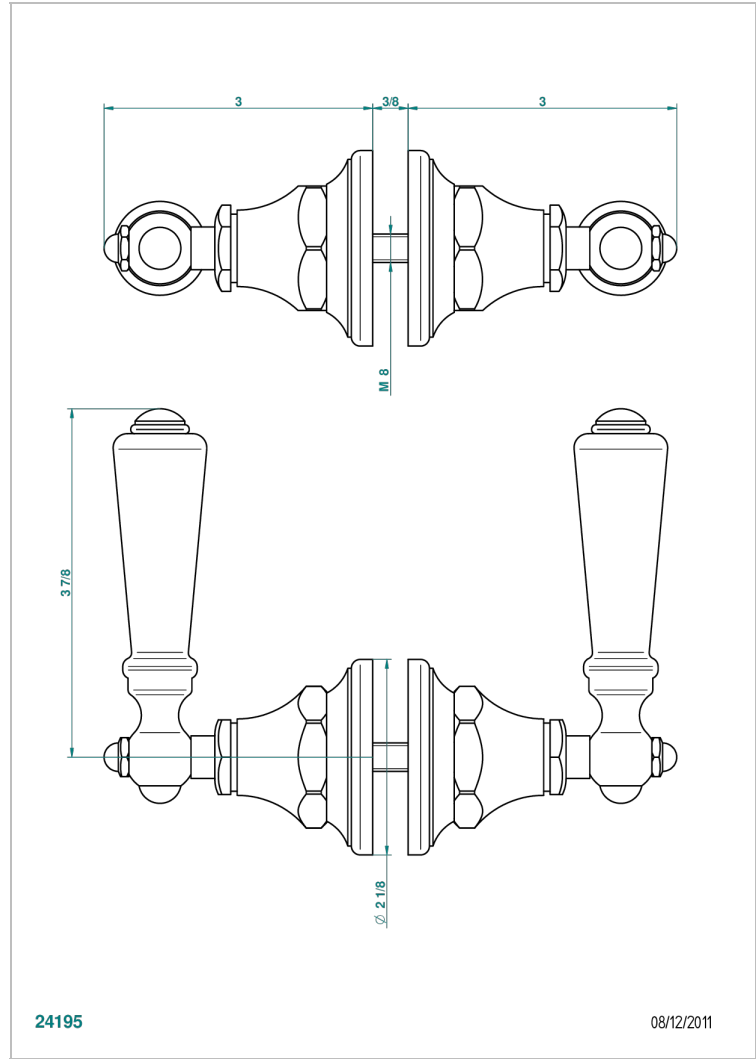

BROADWAY WITH LEVER

A04-638V

Pair of large door knobs

THG[®]
PARIS

CHARACTERISTIC

- Broadway with Lever
- Pair of large door knobs

AVAILABLE FINITIONS

Antique nickel - H28
Black ceram - D30
Blush PVD - H62
Brass color PVD - H49
Brown bronze color PVD - F33
Gold color PVD - H52