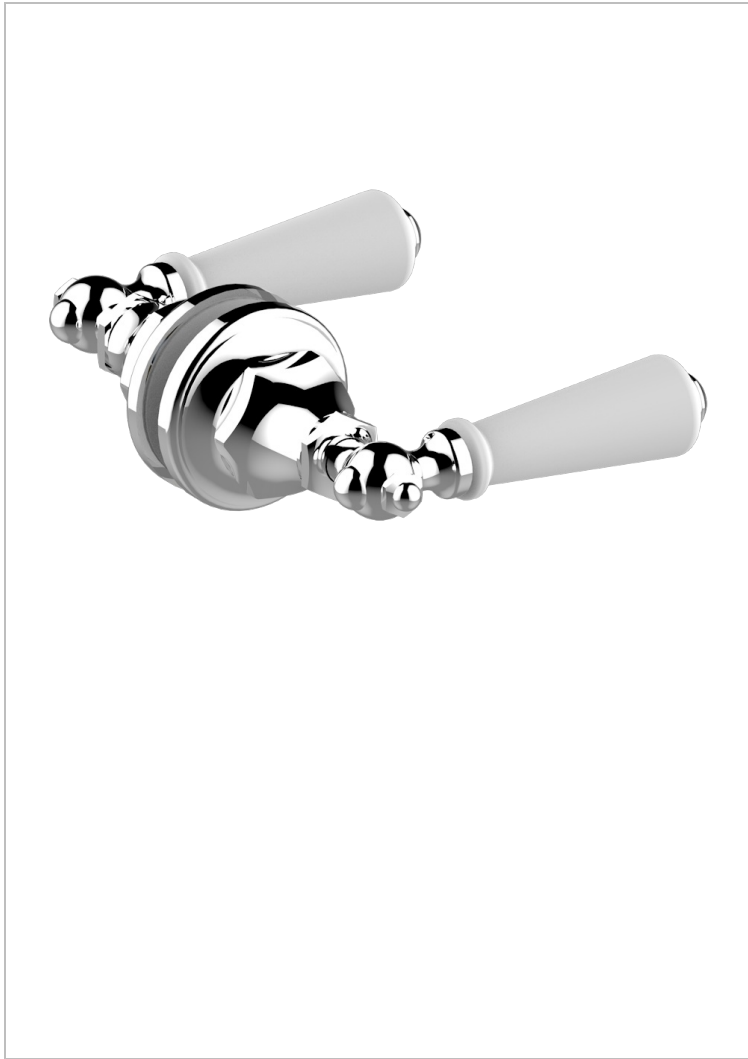

BROADWAY WITH LEVER

A04-638V

Pair of large door knobs

THG[®]
PARIS

CHARACTERISTIC

- Broadway with Lever
- Pair of large door knobs

AVAILABLE FINITIONS

Antique nickel - H28
Black ceram - D30
Blush PVD - H62
Brass color PVD - H49
Brown bronze color PVD - F33
Gold color PVD - H52

Graphite PVD - H64
Lacquered light bronze - D01
Matt Umber PVD - H67
Matt blush PVD - H60
Matt brass color PVD - H50
Matt brown bronze color PVD - F34

Matt chrome - C02
Matt gold - F07
Matt gold color PVD - H53
Matt graphite PVD - H65
Matt nickel (color finish) - C01
Matt nickel color PVD - H56

Natural smoked Brass - A13
Nickel color PVD - H55
Polished chrome (color finish) - A02
Polished chrome / Polished gold (color finish) - G02
Polished gold (color finish) - F01
Polished nickel - B01

Soft gold - F30
Soft matt gold - F31
Umber PVD - H66
Varnished matt antique red copper (color finish) - H07