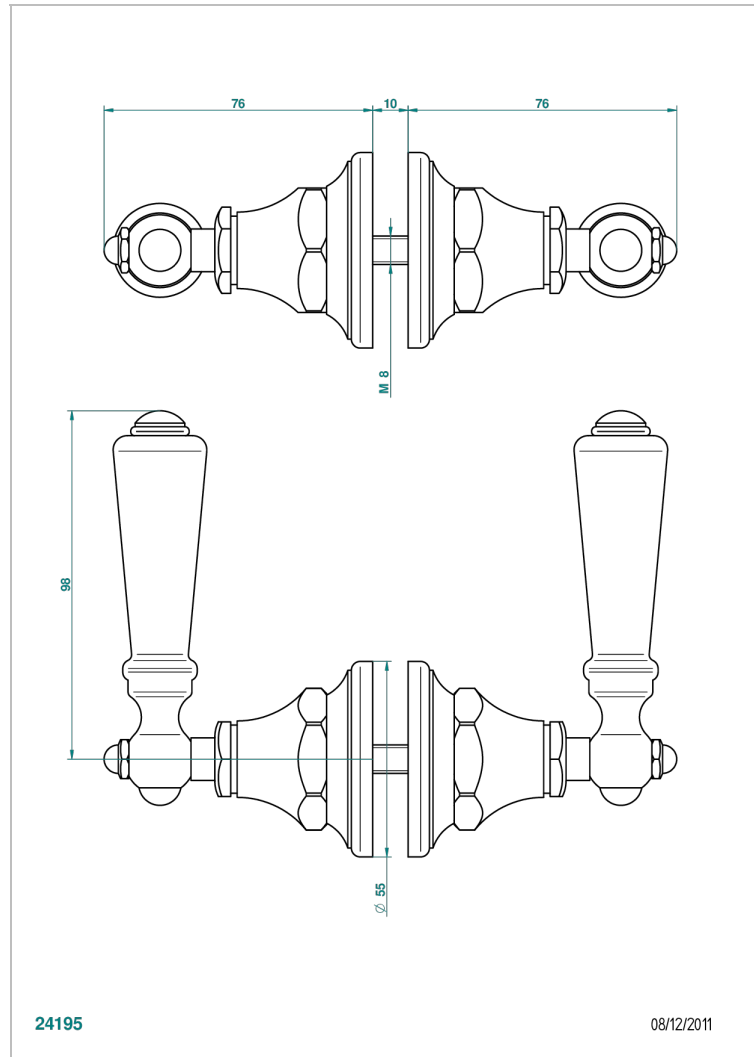

# BROADWAY WITH LEVER

A04-638V

Pair of large door knobs

THG<sup>®</sup>  
PARIS

## CHARACTERISTIC

- Broadway with Lever
- Pair of large door knobs

## AVAILABLE FINITIONS

Antique nickel - H28  
Black ceram - D30  
Blush PVD - H62  
Brass color PVD - H49  
Brown bronze color PVD - F33  
Gold color PVD - H52

Graphite PVD - H64  
Lacquered light bronze - D01  
Matt Umber PVD - H67  
Matt blush PVD - H60  
Matt brass color PVD - H50  
Matt brown bronze color PVD - F34