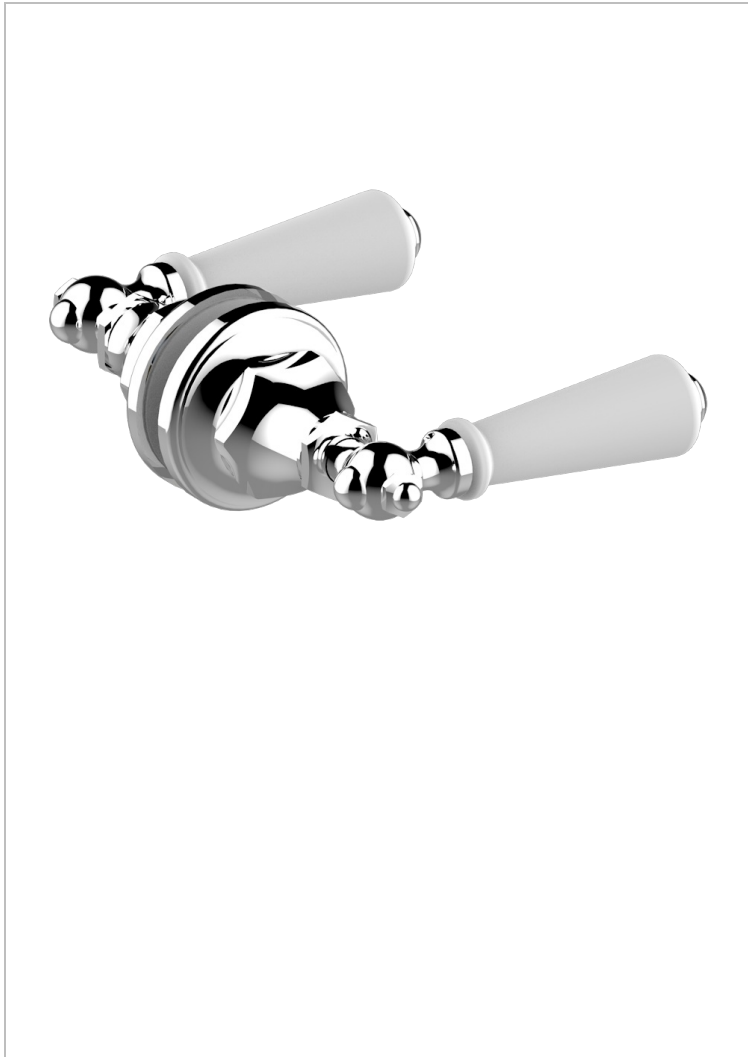

# BROADWAY WITH LEVER

A04-638V

Pair of large door knobs

THG<sup>®</sup>  
PARIS

## CHARACTERISTIC

- Broadway with Lever
- Pair of large door knobs

## AVAILABLE FINITIONS

Antique nickel - H28  
Black ceram - D30  
Blush PVD - H62  
Brass color PVD - H49  
Brown bronze color PVD - F33  
Gold color PVD - H52

Graphite PVD - H64  
Lacquered light bronze - D01  
Matt Umber PVD - H67  
Matt blush PVD - H60  
Matt brass color PVD - H50  
Matt brown bronze color PVD - F34