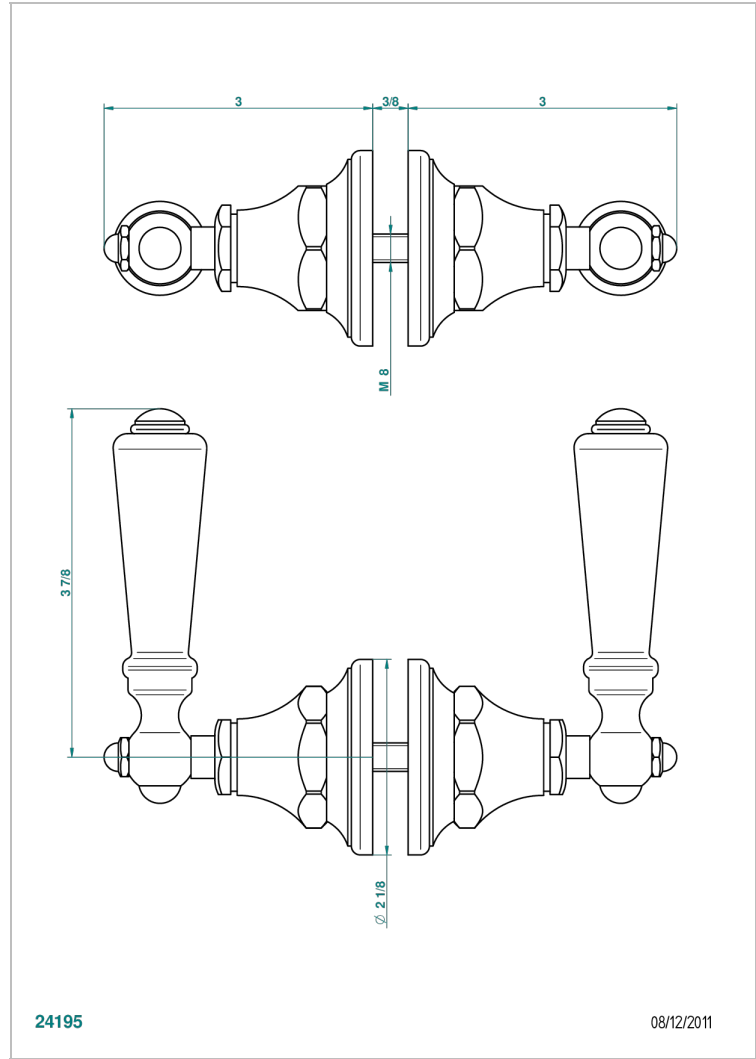

# BROADWAY WITH LEVER

A04-638V

Pair of large door knobs

THG<sup>®</sup>  
PARIS

## CHARACTERISTIC

- Broadway with Lever
- Pair of large door knobs

## AVAILABLE FINITIONS

Antique nickel - H28  
Black ceram - D30  
Blush PVD - H62  
Brass color PVD - H49  
Brown bronze color PVD - F33  
Gold color PVD - H52

Graphite PVD - H64  
Lacquered light bronze - D01  
Matt Umber PVD - H67  
Matt blush PVD - H60  
Matt brass color PVD - H50  
Matt brown bronze color PVD - F34