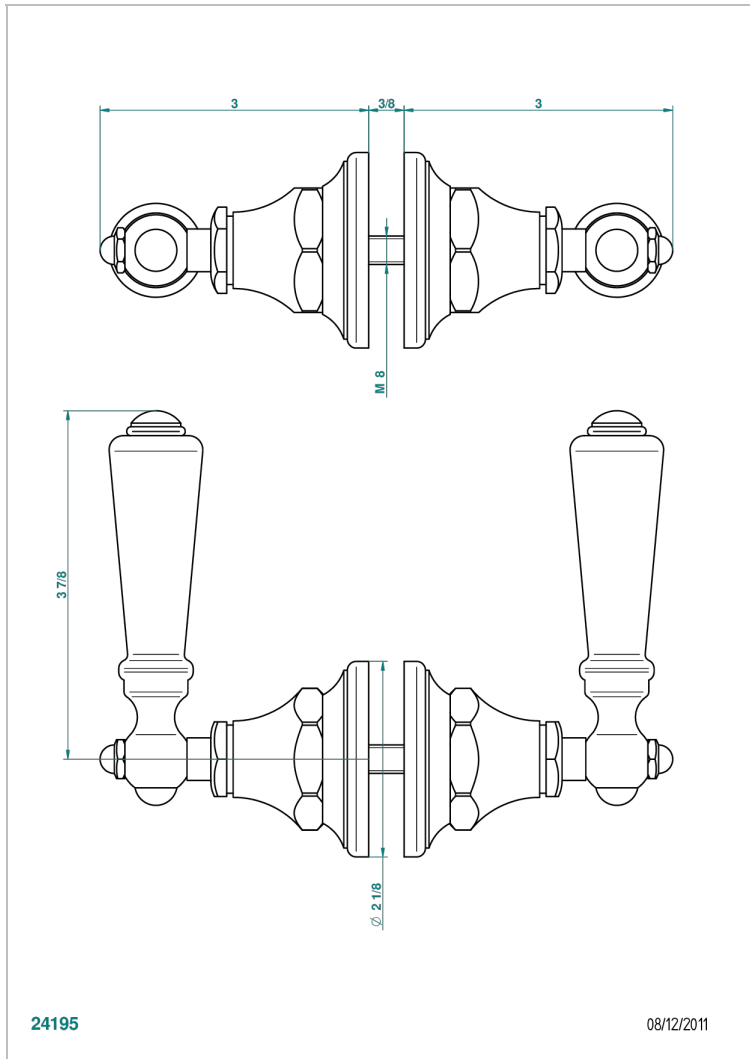

BROADWAY WITH LEVER

A04-638V

大号按钮 (一对)

THG[®]
PARIS

特色

- Broadway with Lever
- 大号按钮 (一对)

可选饰面

Black ceram - D30
Blush PVD - H62
Graphite PVD - H64
Matt Umber PVD - H67
Matt blush PVD - H60
Matt graphite PVD - H65