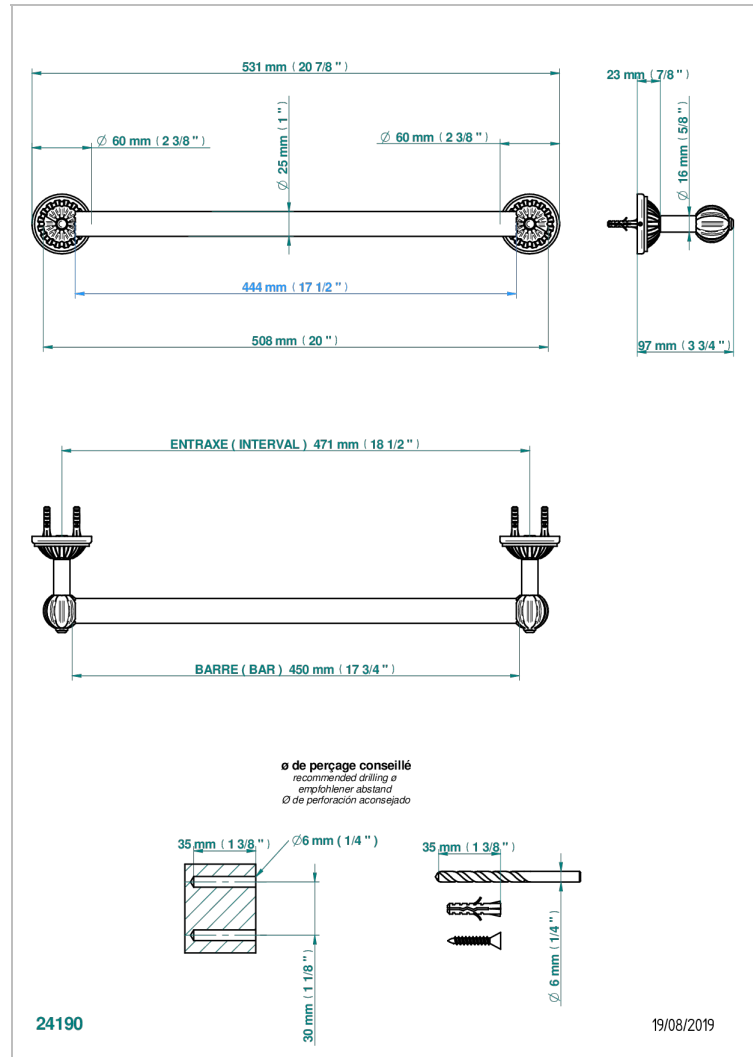

MANDARINE METAL

U1A-526/45

Towel bar, 18" long

CHARACTERISTIC

- Mandarin Metal
- Towel bar, 18" long

AVAILABLE FINITIONS

Black ceram - D30
Blush PVD - H62
Brass color PVD - H49
Brown bronze color PVD - F33
Chrome polished - A02
Chrome polished / gold polished - G02