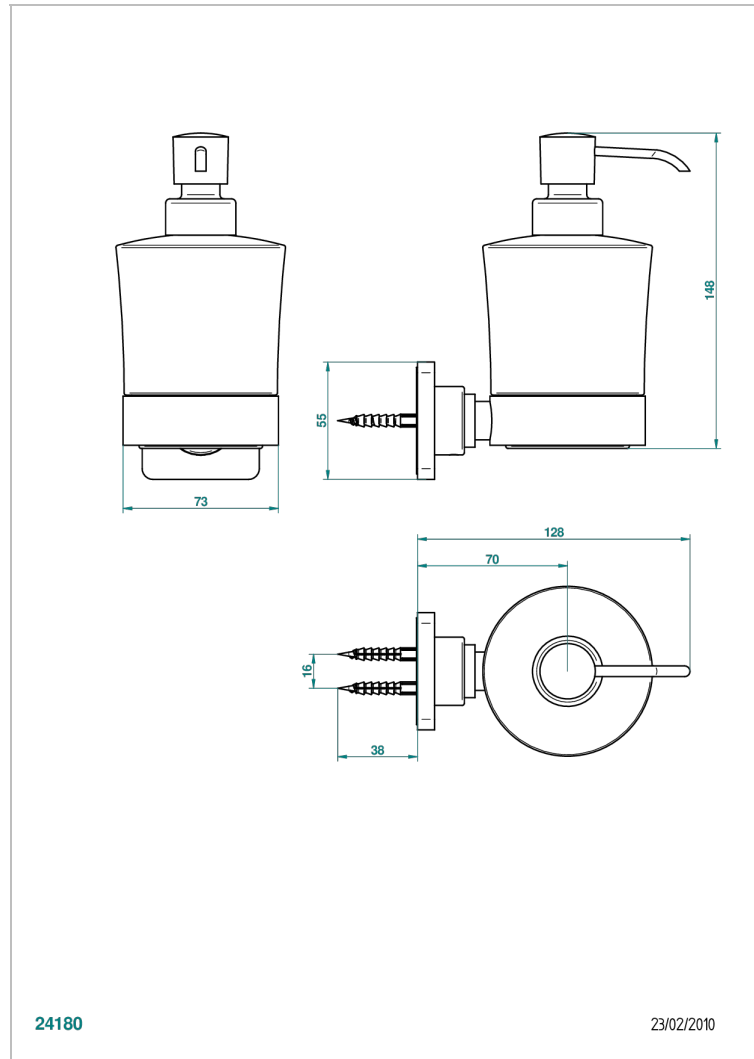

PROFIL BLACK ONYX WITH LEVER

A6P-613

Wall mounted liquid soap dispenser

THG[®]
PARIS

24180

23/02/2010

CHARACTERISTIC

- Profil Black Onyx with lever
- Wall mounted liquid soap dispenser