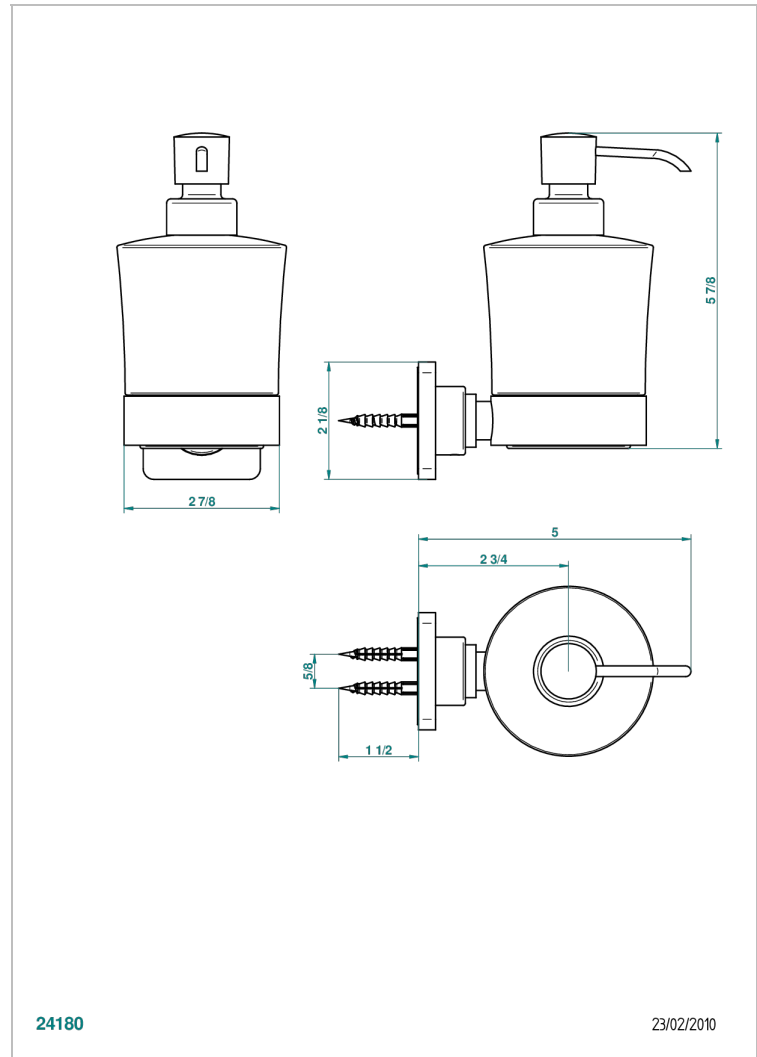

# PROFIL BLACK ONYX WITH LEVER

A6P-613

Wall mounted liquid soap dispenser

THG<sup>®</sup>  
PARIS

## CHARACTERISTIC

- Profil Black Onyx with lever
- Wall mounted liquid soap dispenser