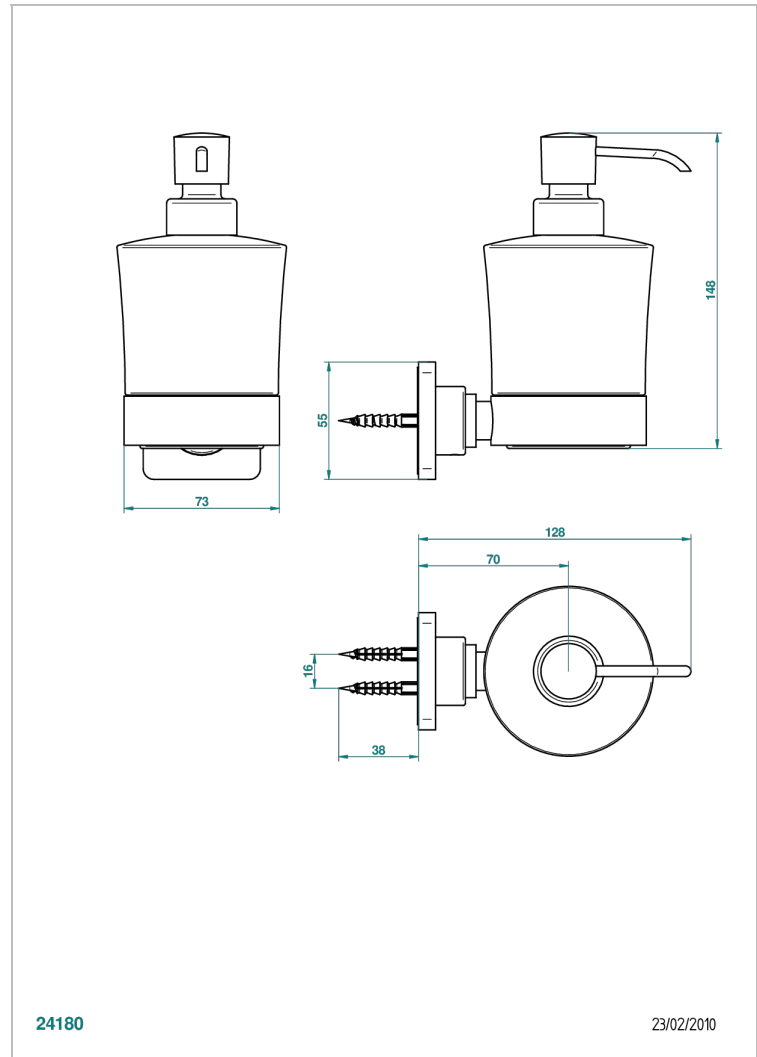

PROFIL BLACK ONYX

A6N-613

Wall mounted liquid soap dispenser

THG[®]
PARIS

24180

23/02/2010

CHARACTERISTIC

- Profil Black Onyx
- Wall mounted liquid soap dispenser