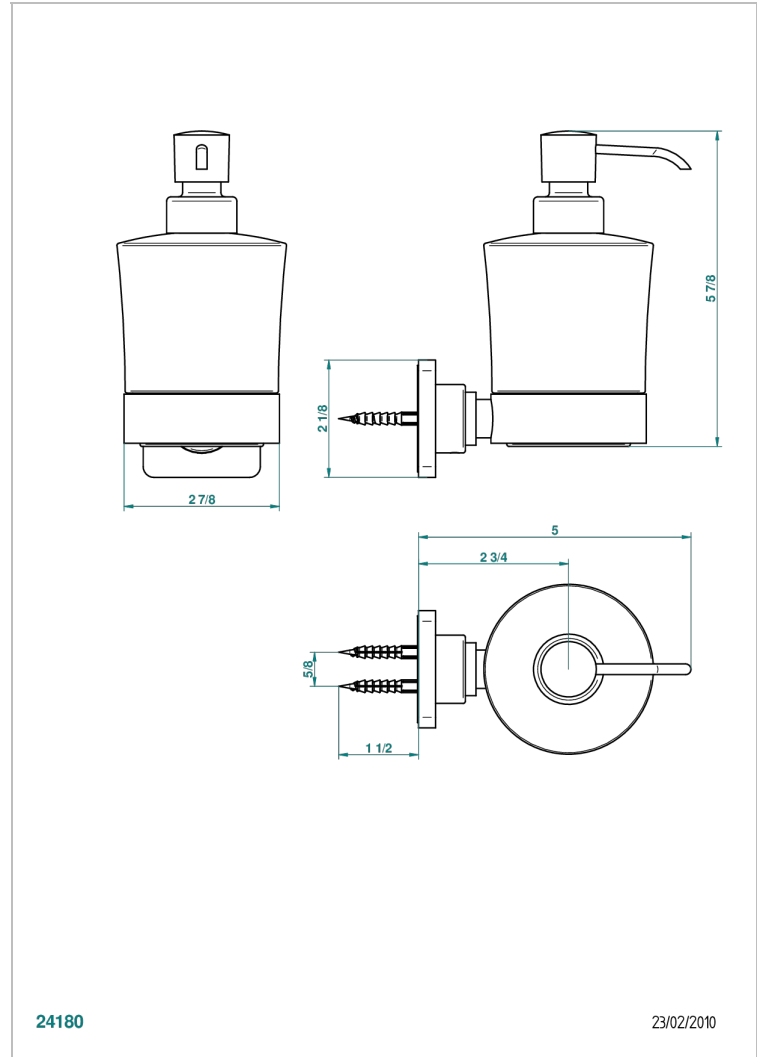

PROFIL BLACK ONYX

A6N-613

Wall mounted liquid soap dispenser

THG[®]
PARIS

24180

23/02/2010

CHARACTERISTIC

- Profil Black Onyx
- Wall mounted liquid soap dispenser