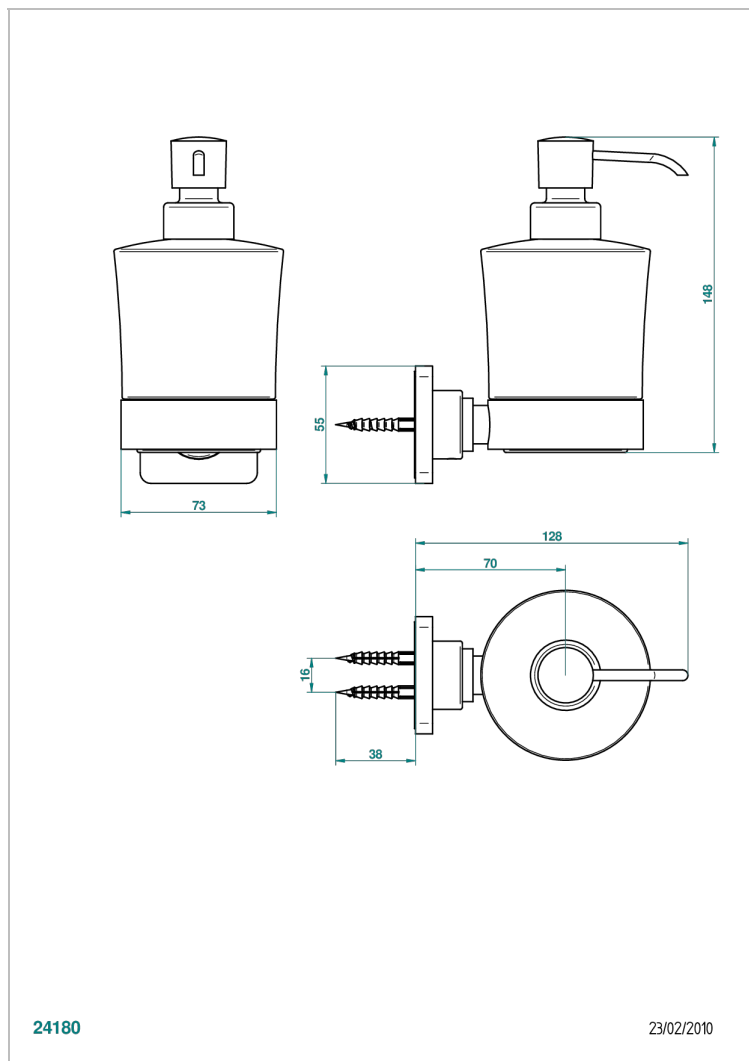

PROFIL LALIQUE CLEAR CRYSTAL WITH LEVER

A6H-613

Wall mounted liquid soap dispenser

CHARACTERISTIC

- Profil Lalique Clear crystal with lever
- Wall mounted liquid soap dispenser

AVAILABLE FINITIONS

Antique nickel - H28
Black ceram - D30
Blush PVD - H62
Brass color PVD - H49
Brown bronze color PVD - F33
Gold color PVD - H52