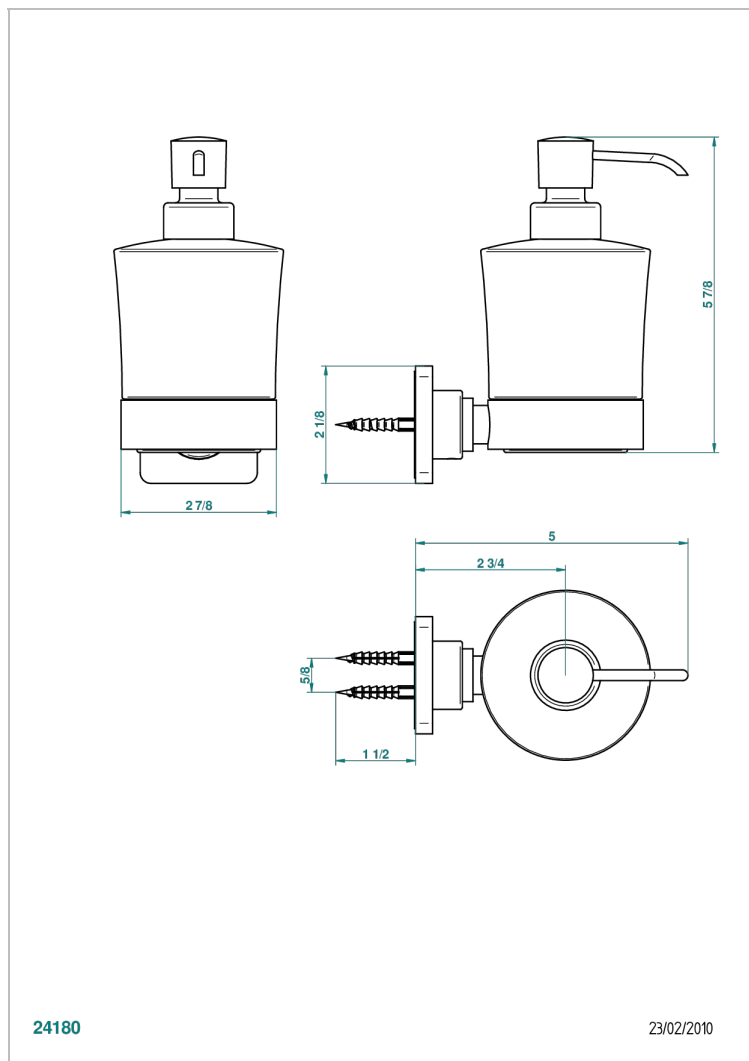

PROFIL LALIQUE CLEAR CRYSTAL WITH LEVER

A6H-613

Wall mounted liquid soap dispenser

CHARACTERISTIC

- Profil Lalique Clear crystal with lever
- Wall mounted liquid soap dispenser

AVAILABLE FINITIONS

Antique nickel - H28
Black ceram - D30
Blush PVD - H62
Brass color PVD - H49
Brown bronze color PVD - F33
Gold color PVD - H52