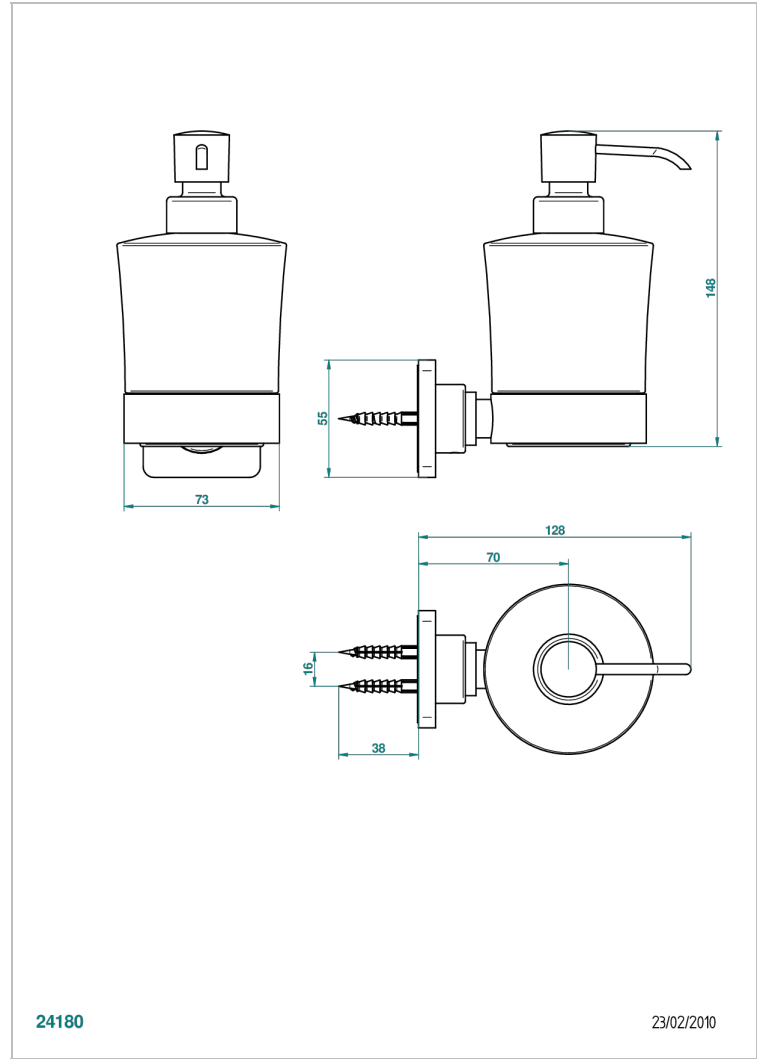

# PROFIL LALIQUE CLEAR CRYSTAL

A6G-613

Wall mounted liquid soap dispenser

THG<sup>®</sup>  
PARIS

## CHARACTERISTIC

- Profil Lalique Clear crystal
- Wall mounted liquid soap dispenser