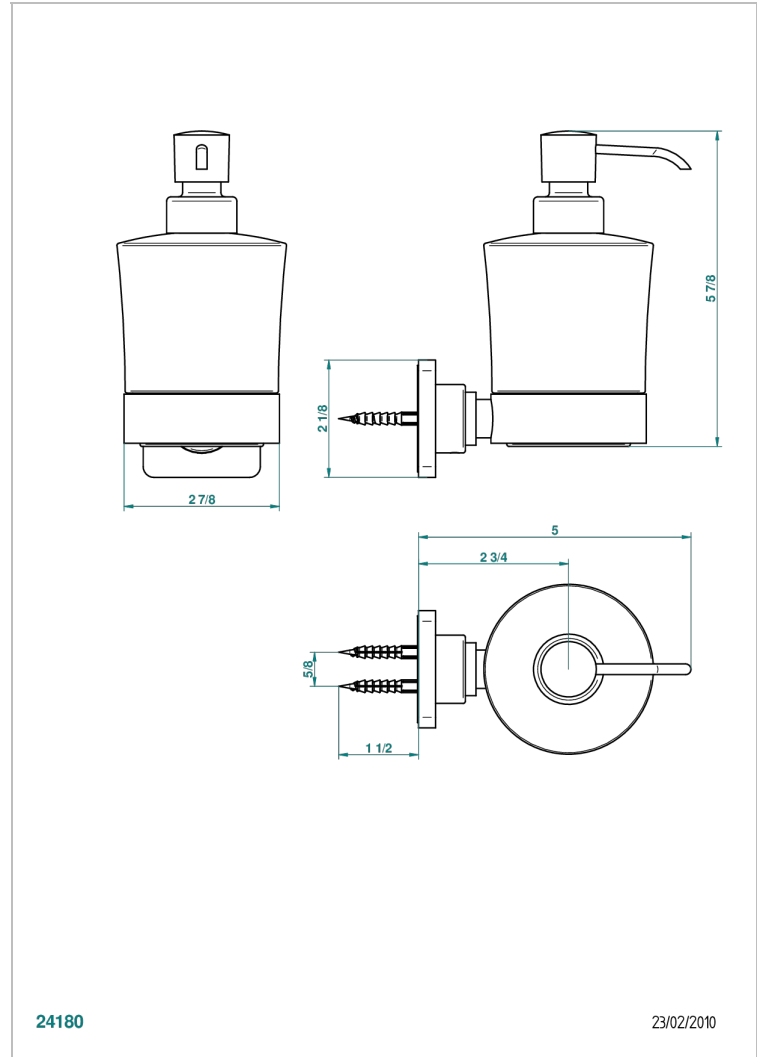

# PROFIL LALIQUE CLEAR CRYSTAL

A6G-613

Wall mounted liquid soap dispenser

THG<sup>®</sup>  
PARIS

## CHARACTERISTIC

- Profil Lalique Clear crystal
- Wall mounted liquid soap dispenser