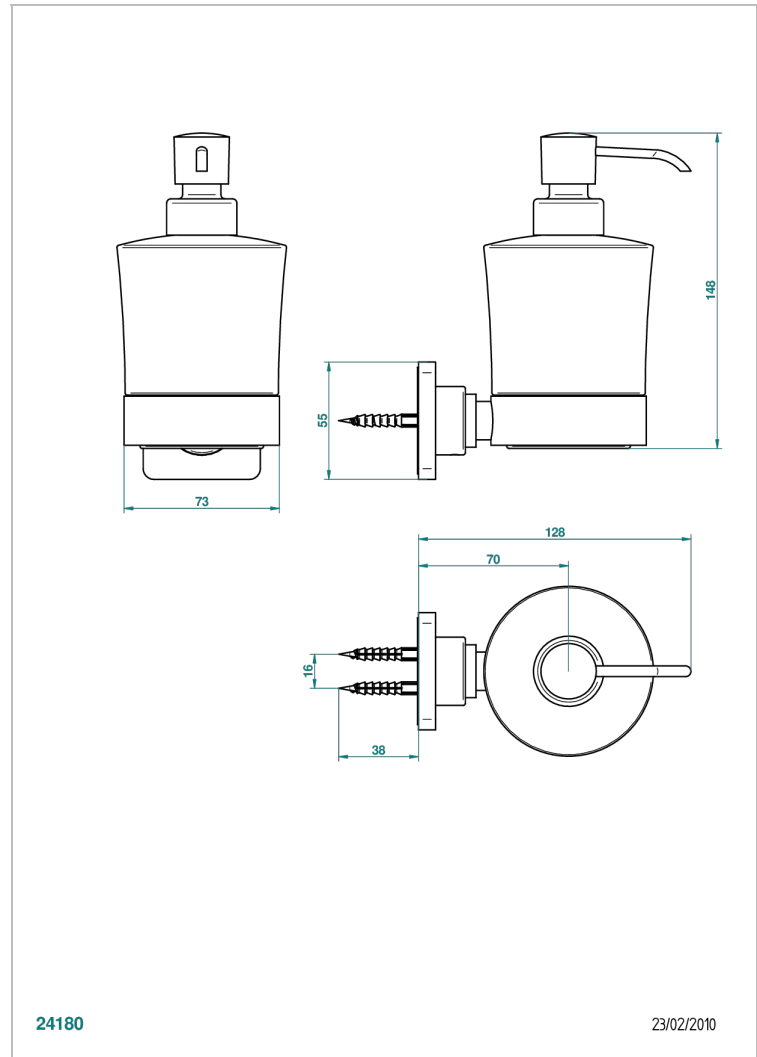

PROFIL METAL WITH LEVER HANDLES

A6B-613

wall liquid soap dispenser

THG[®]
PARIS

24180

23/02/2010

CHARACTERISTIC

- Profil Metal with lever handles
- wall liquid soap dispenser