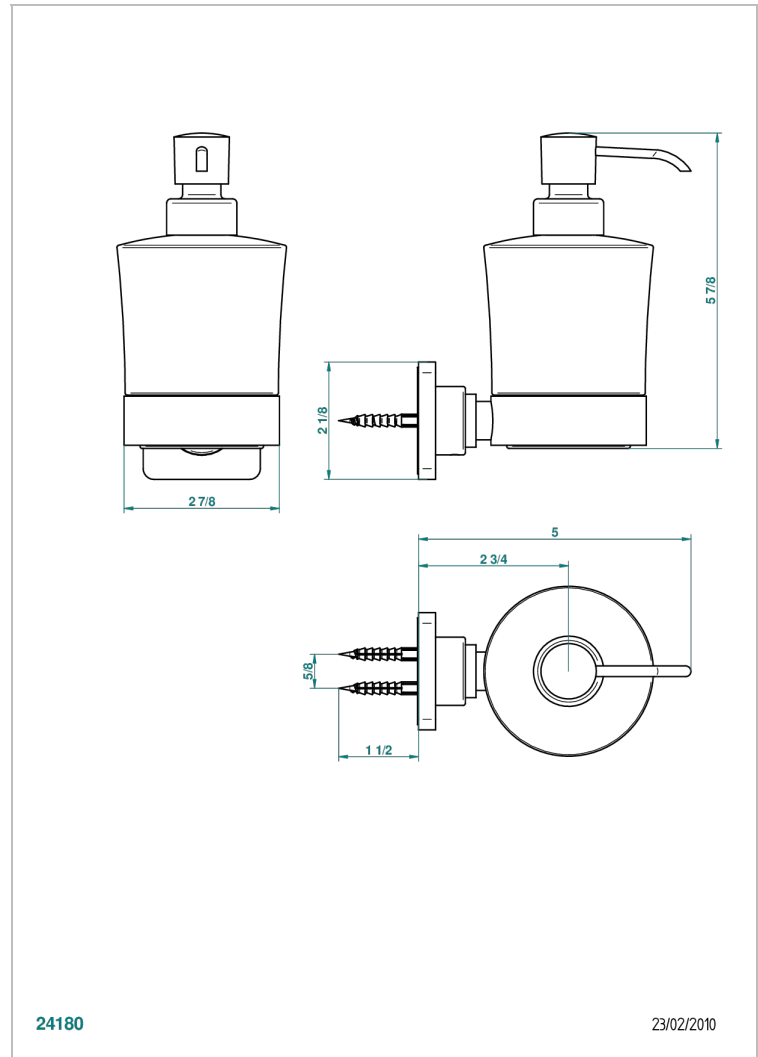

PROFIL METAL WITH LEVER HANDLES

A6B-613

wall liquid soap dispenser

THG[®]
PARIS

24180

23/02/2010

CHARACTERISTIC

- Profil Metal with lever handles
- wall liquid soap dispenser