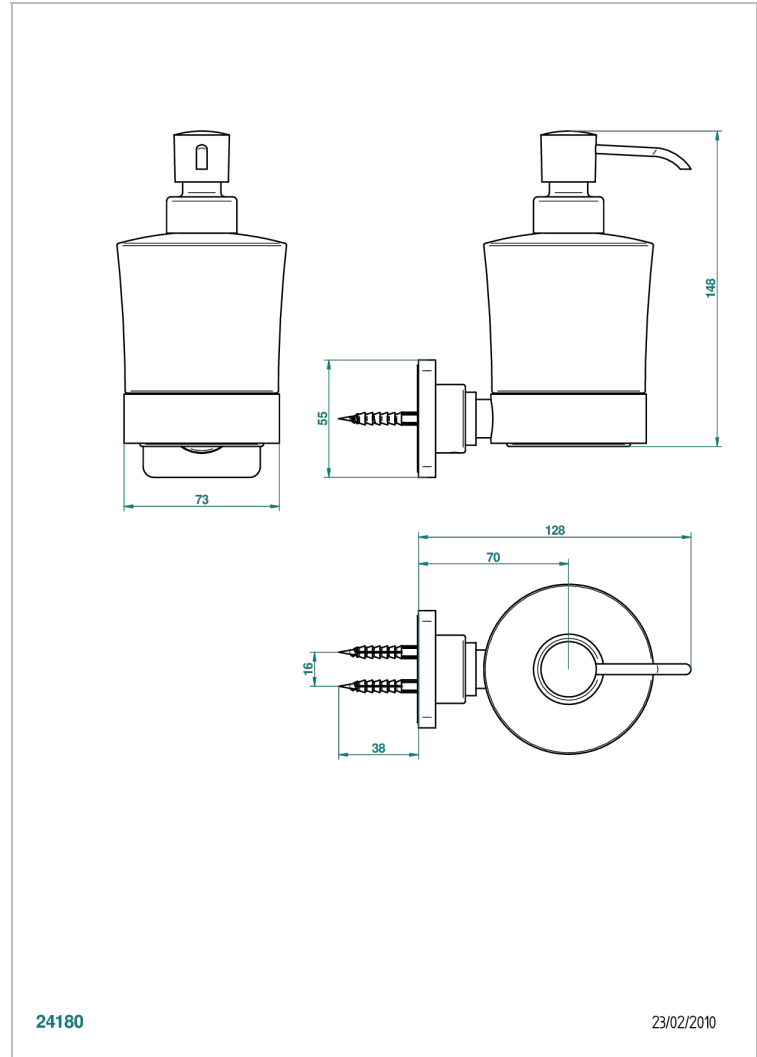

PROFIL METAL WITH LEVER

A6B-613

Wall mounted liquid soap dispenser

THG[®]
PARIS

24180

23/02/2010

CHARACTERISTIC

- Profil Metal with lever
- Wall mounted liquid soap dispenser