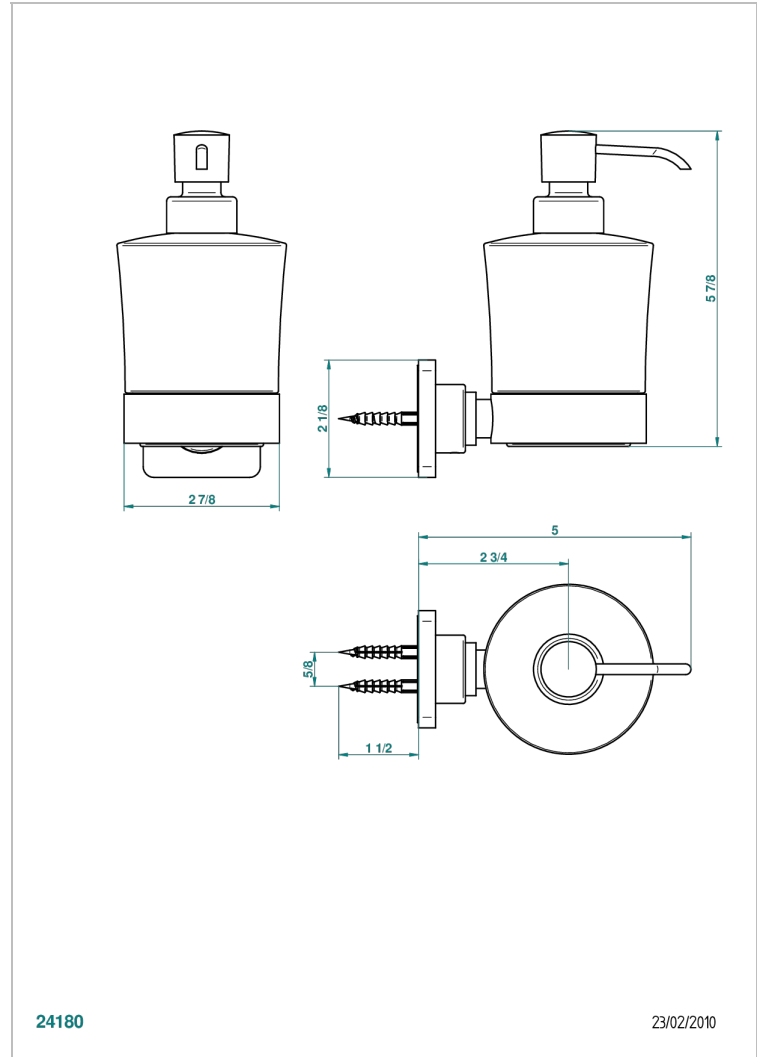

PROFIL METAL WITH LEVER

A6B-613

Wall mounted liquid soap dispenser

THG[®]
PARIS

24180

23/02/2010

CHARACTERISTIC

- Profil Metal with lever
- Wall mounted liquid soap dispenser