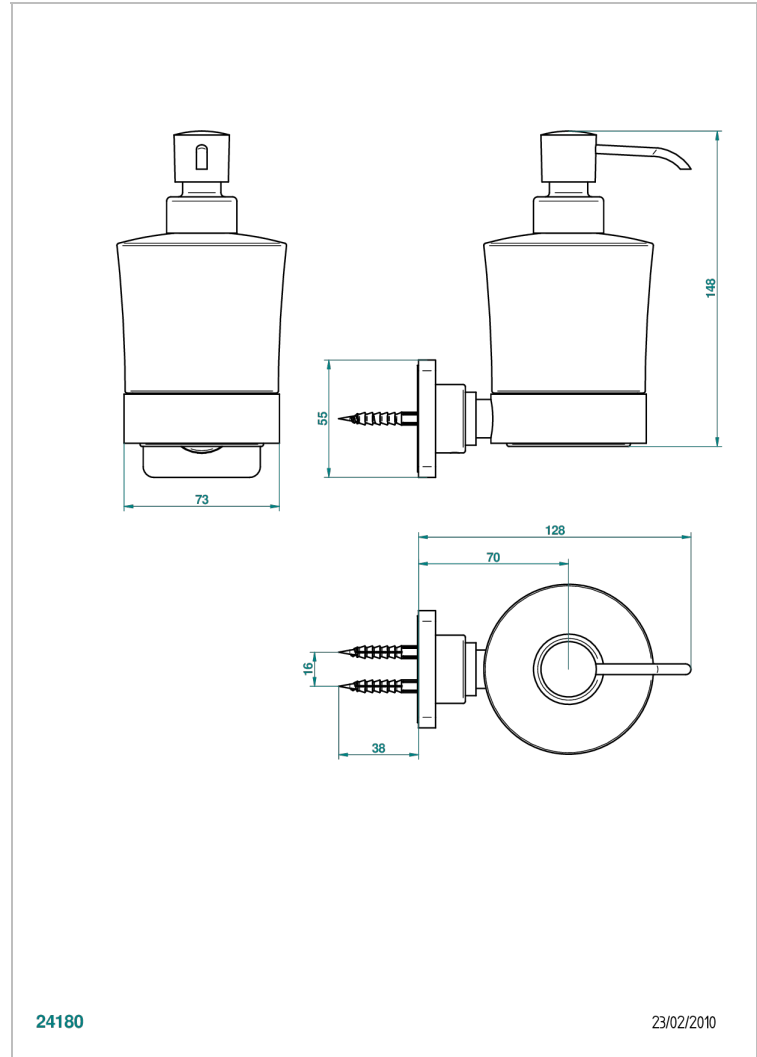

PROFIL METAL

A6A-613

Wall mounted liquid soap dispenser

THG[®]
PARIS

24180

23/02/2010

CHARACTERISTIC

- Profil Metal
- Wall mounted liquid soap dispenser