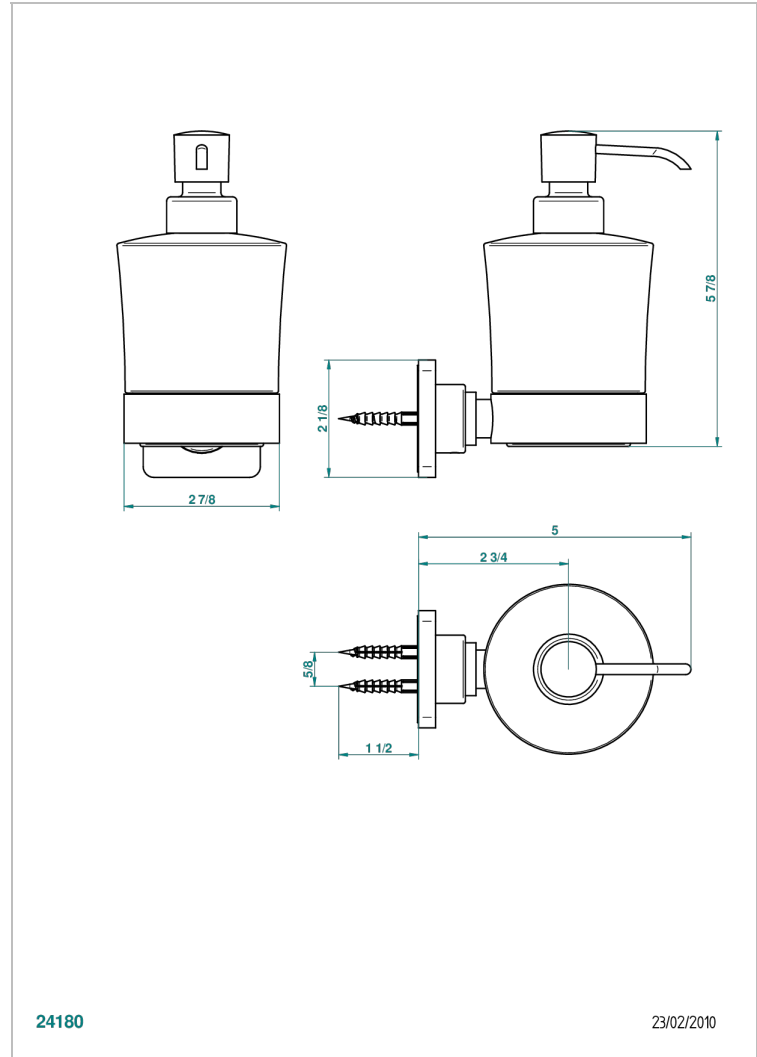

PROFIL METAL

A6A-613

Wall mounted liquid soap dispenser

THG[®]
PARIS

CHARACTERISTIC

- Profil Metal
- Wall mounted liquid soap dispenser

AVAILABLE FINITIONS

Antique nickel - H28
Black ceram - D30
Blush PVD - H62
Brass color PVD - H49
Brown bronze color PVD - F33
Gold color PVD - H52