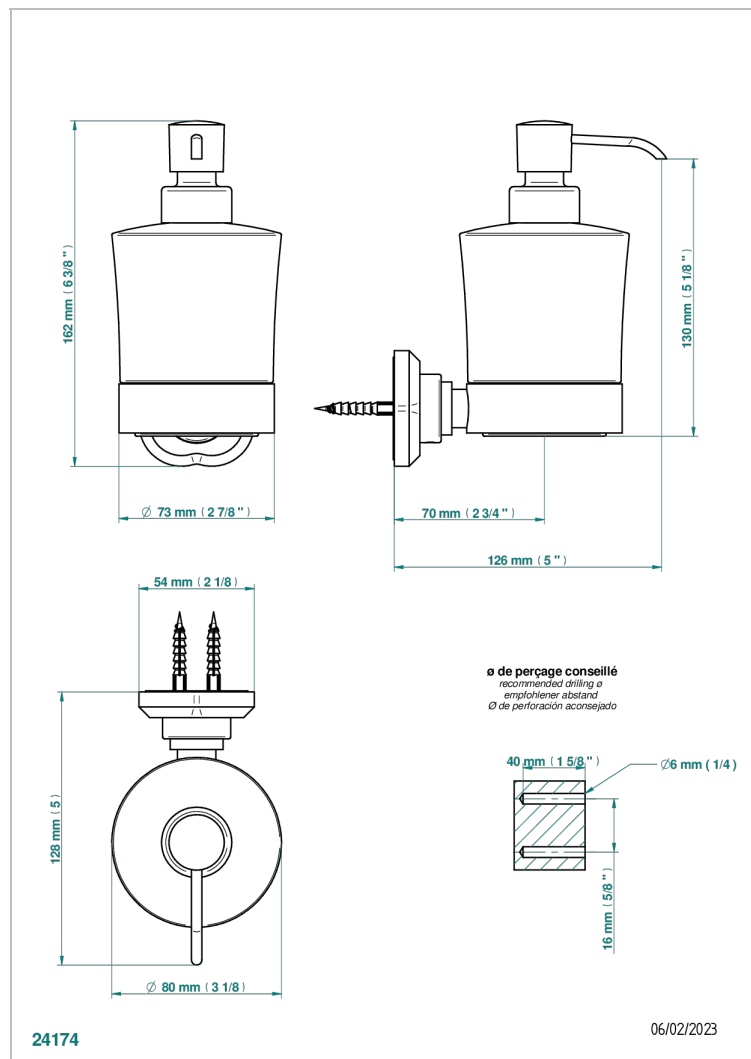

CAMELIA CLEAR CRYSTAL

U5L-613

wall liquid soap dispenser

THG®
PARIS

CHARACTERISTIC

- Camélia Clear crystal
- wall liquid soap dispenser

AVAILABLE FINITIONS

Black ceram - D30
Blush PVD - H62
Brass color PVD - H49
Brown bronze color PVD - F33
Chrome polished - A02
Gold color PVD - H52

Gold mat - F07
Gold polished - F01
Graphite PVD - H64
Matt Umber PVD - H67
Matt blush PVD - H60
Matt brass color PVD - H50

Matt brown bronze color PVD - F34
Matt chrome (American satin) - C02
Matt gold color PVD - H53
Matt graphite PVD - H65
Matt nickel (American satin) - C01
Matt nickel color PVD - H56

Nickel antique / Sovereign - H28
Nickel color PVD - H55
Nickel polished - B01
Soft matt gold - F31
Umber PVD - H66