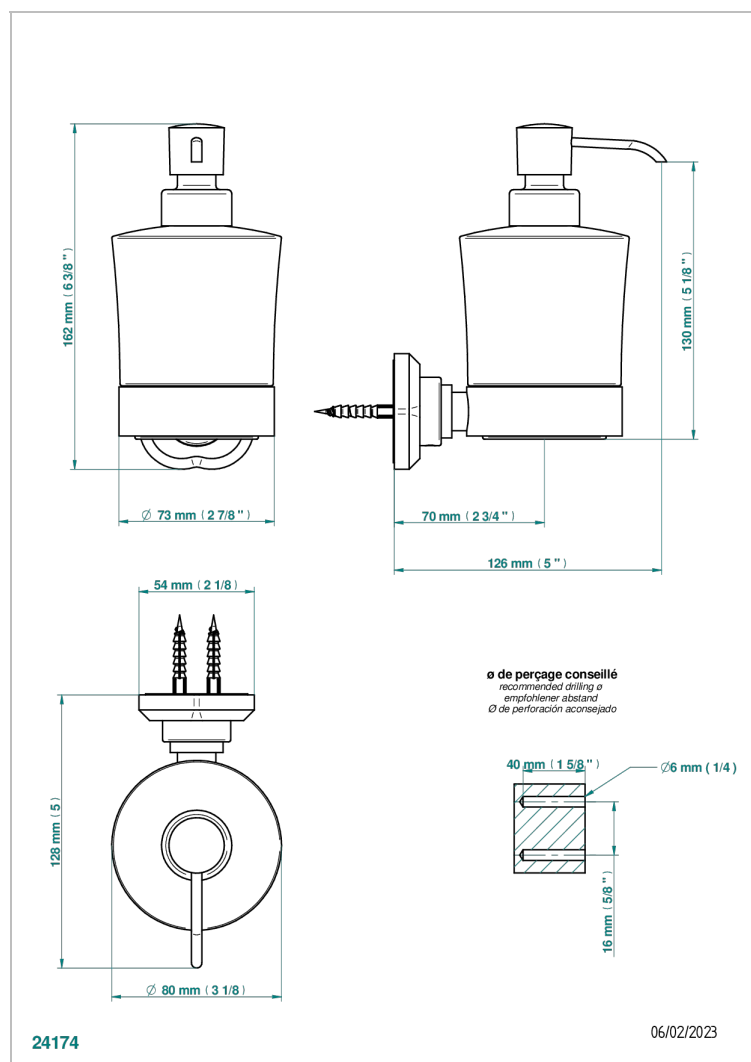

CAMELIA BLACK CRYSTAL

U5K-613

wall liquid soap dispenser

THG[®]
PARIS

CHARACTERISTIC

- Camélia Black crystal
- wall liquid soap dispenser

AVAILABLE FINITIONS

Black ceram - D30
Blush PVD - H62
Brass color PVD - H49
Brown bronze color PVD - F33
Chrome polished - A02
Gold color PVD - H52