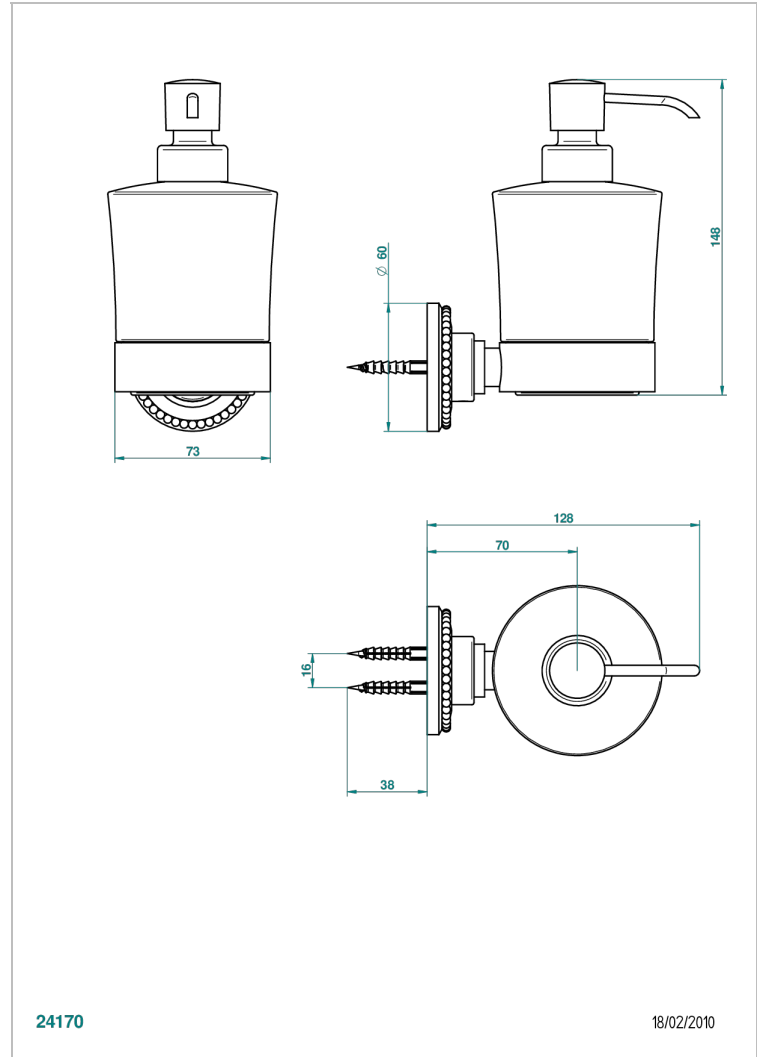

MONTE CARLO, WHITE GOLD PORCELAIN

U8C-613

wall liquid soap dispenser

THG[®]
PARIS

24170

18/02/2010

CHARACTERISTIC

- Monte Carlo, white gold porcelain
- wall liquid soap dispenser