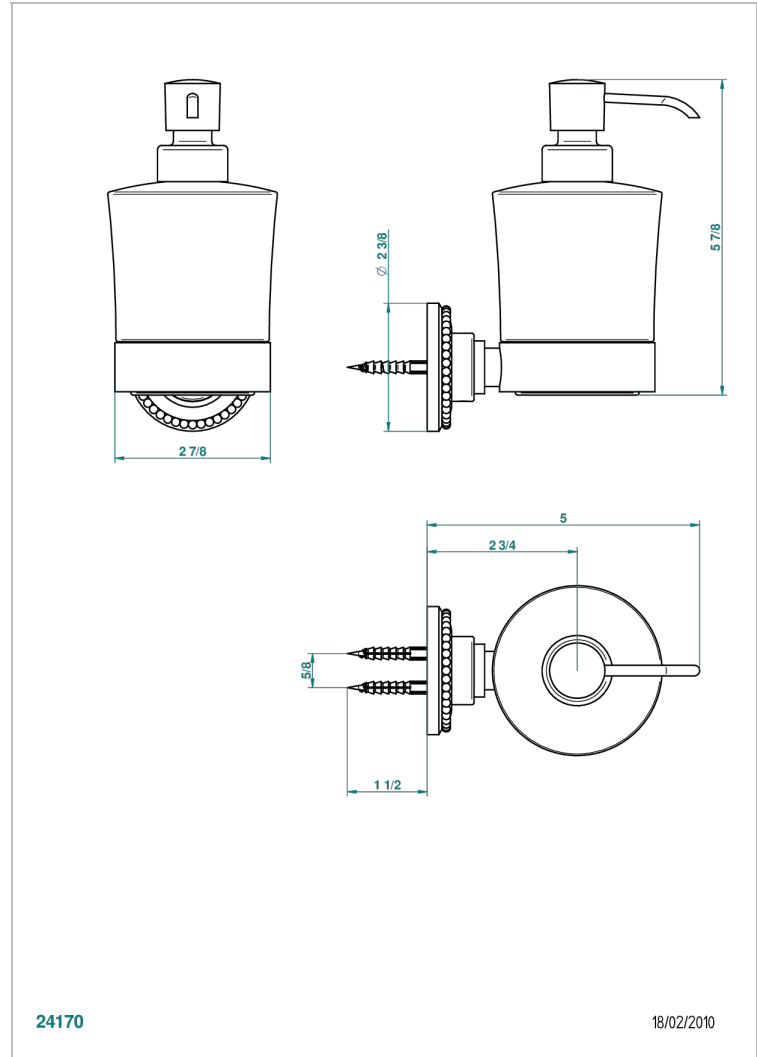

MONTE CARLO, WHITE GOLD PORCELAIN

U8C-613

wall liquid soap dispenser

THG[®]
PARIS

CHARACTERISTIC

- Monte Carlo, white gold porcelain
- wall liquid soap dispenser

AVAILABLE FINITIONS

Black ceram - D30
Chrome polished - A02
Chrome polished / gold polished - G02
Copper antique matt, coated - H07
Gold mat - F07
Gold polished - F01