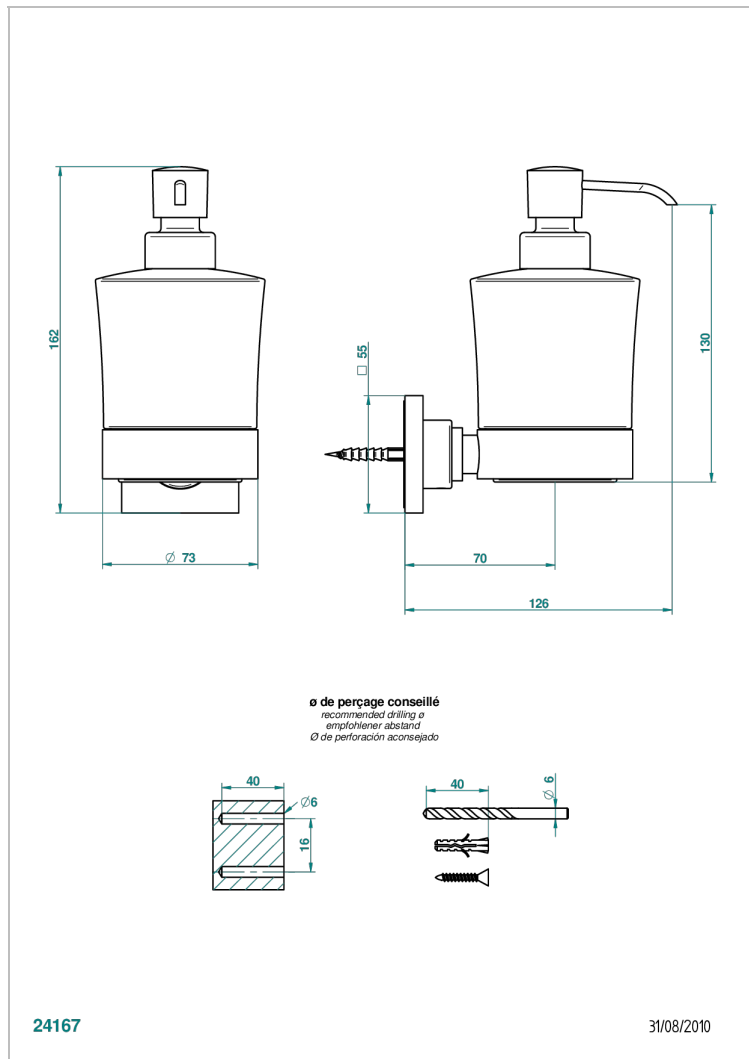

BELUGA WITH LEVER HANDLES

G1U-613

wall liquid soap dispenser

24167

31/08/2010

CHARACTERISTIC

- Beluga with lever handles
- wall liquid soap dispenser

AVAILABLE FINITIONS