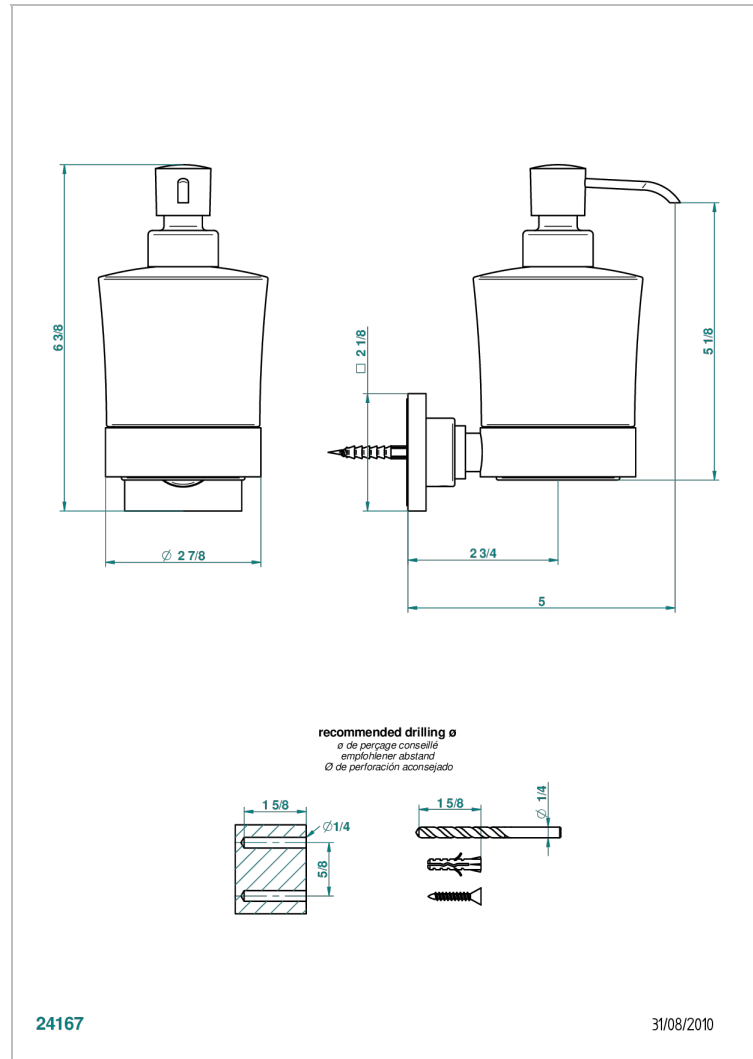

# BELUGA WITH LEVER HANDLES

G1U-613

wall liquid soap dispenser

24167

31/08/2010

## CHARACTERISTIC

- Beluga with lever handles
- wall liquid soap dispenser