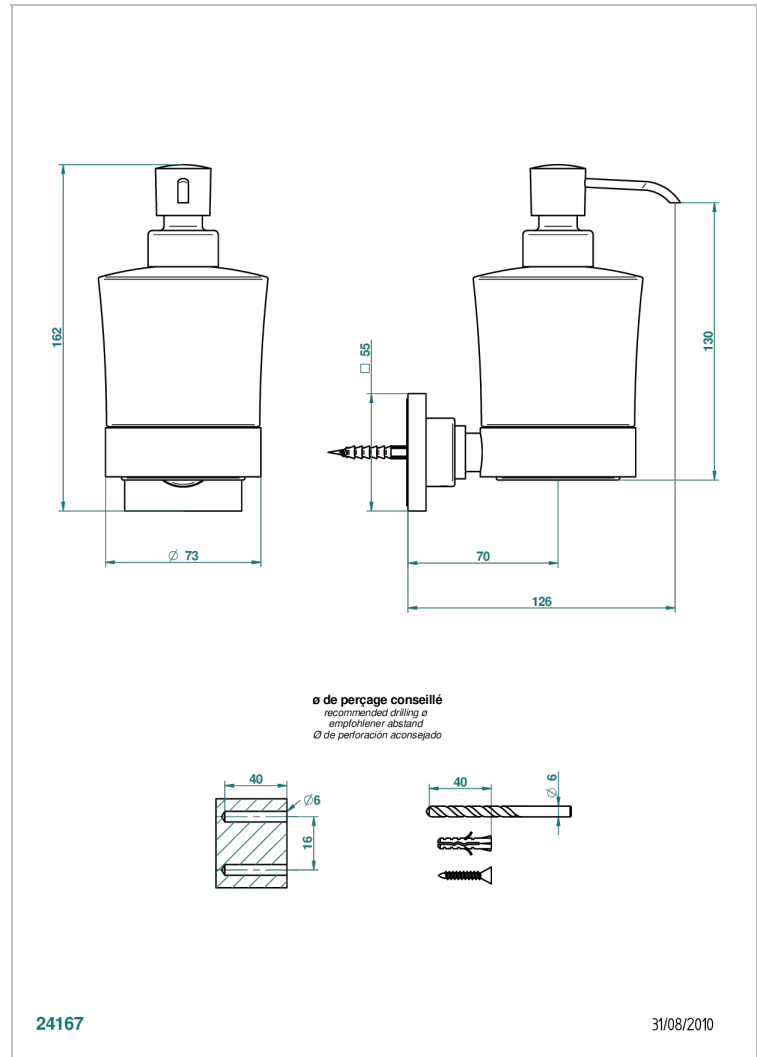

BELUGA WITH LEVER

G1U-613

Wall mounted liquid soap dispenser

THG[®]
PARIS

CHARACTERISTIC

- Beluga with lever
- Wall mounted liquid soap dispenser

AVAILABLE FINITIONS

Antique nickel - H28
Black ceram - D30
Blush PVD - H62
Brass color PVD - H49
Brown bronze color PVD - F33
Gold color PVD - H52